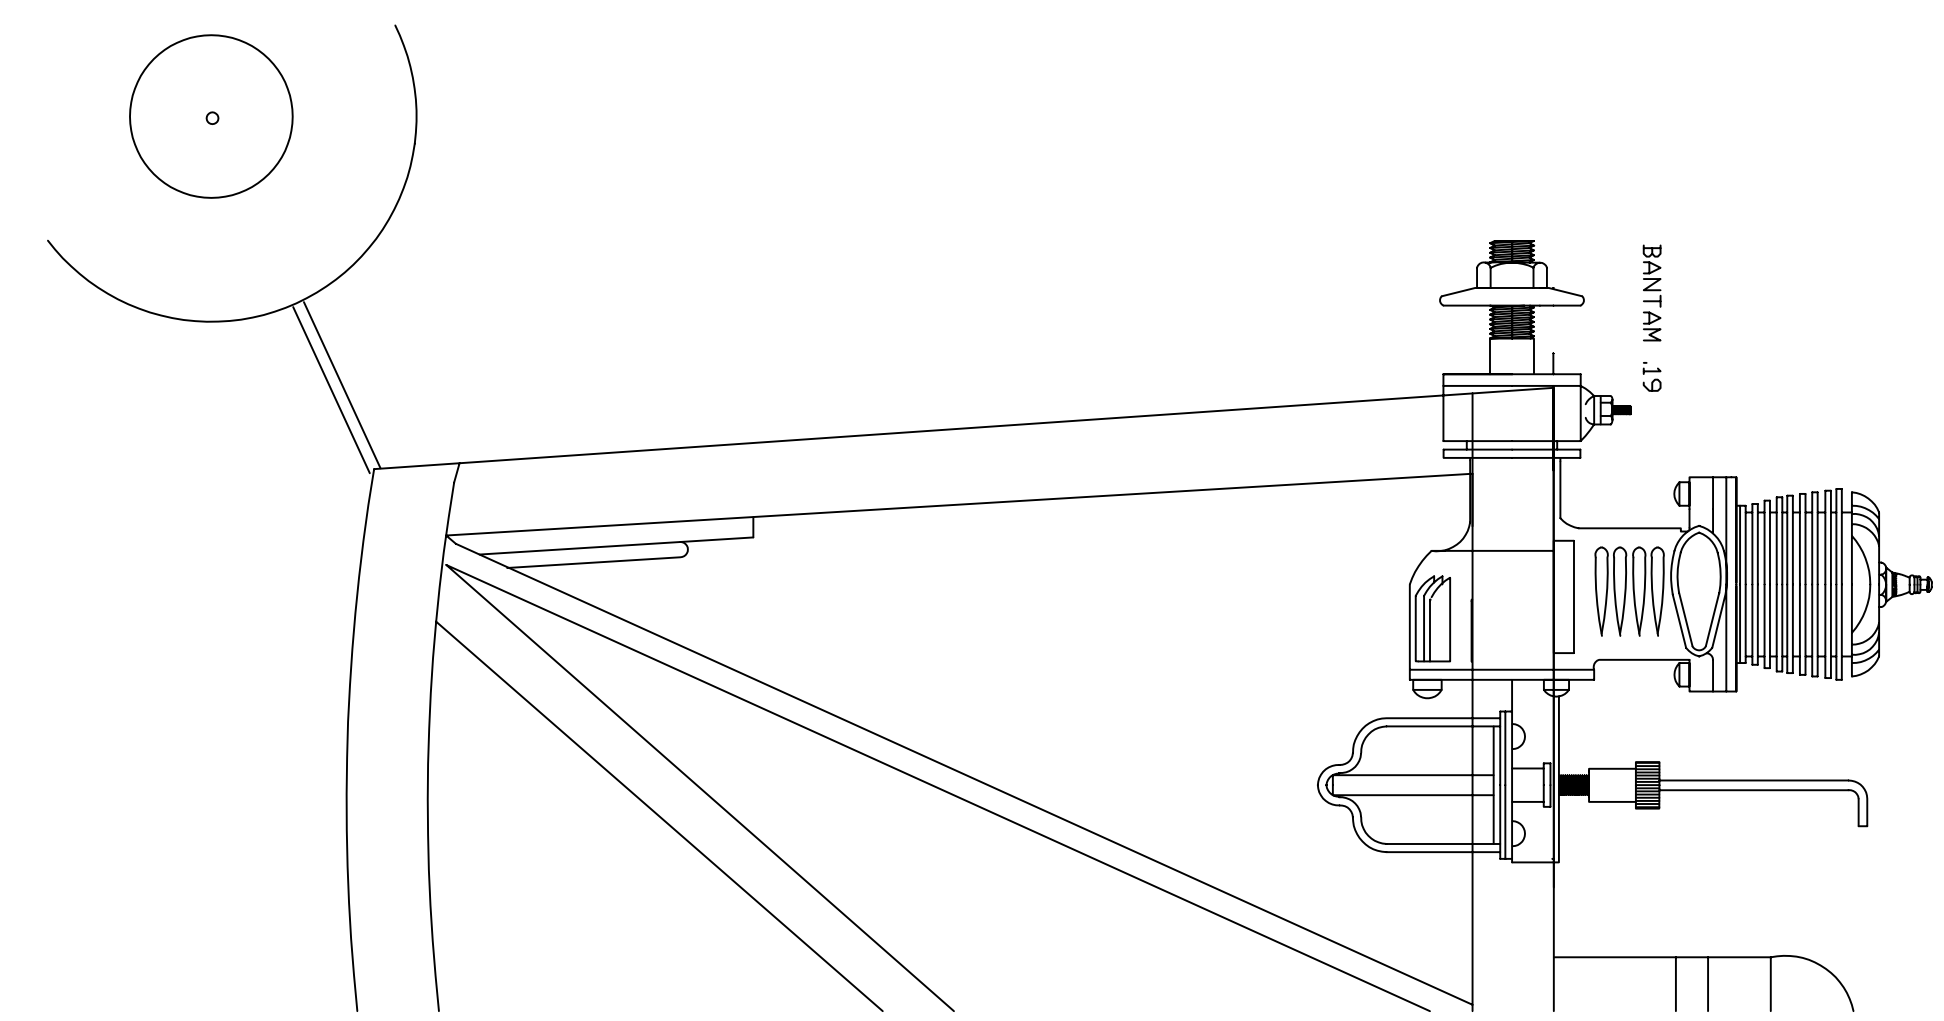

WEDGY TOOL
re-engineered 'Old Timer' WEDGY
for 3 channel R/C assist

Drawn by: Richard C. Bradford
rcb55@knet.com.com