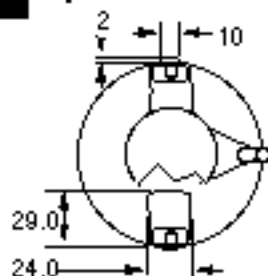

US Air Force museum exhibit, left, and operational missile deployed in the UK, right. Markings repeated on opposite sides, 180° apart. Nozzle is painted white on exhibit round, but left bare metal on flightrounds.

-  White
-  Black
-  Silver
-  Red
-  Blue

Thor
1/100 scale
Dimensions in inches
© 1997 Peter Alway

Sources:
The Thor History, W. H. Hooper, Douglas Report SM-41860.
Various McDonnell Douglas Drawings.
Various photographs.