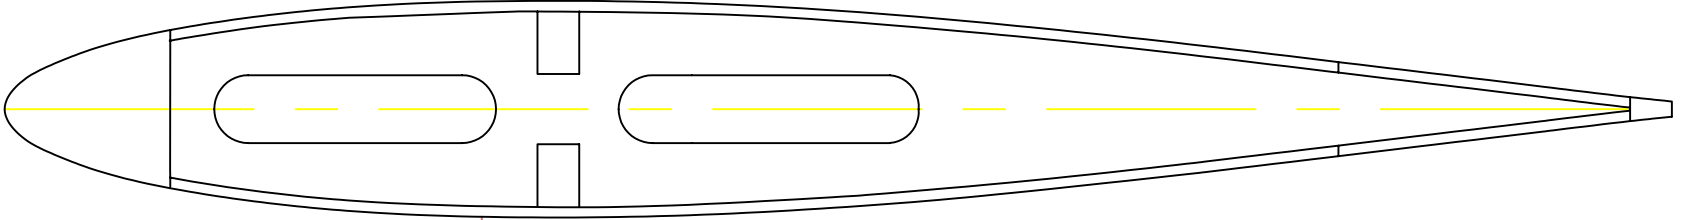

R.A.F. 30

span 42", chord 10", power .29 to .40

60's Stunter
Typical weekend Workhorse
of the 1960's
Richard C. Bradford
rcb55@ix.netcom.com

Veco .35