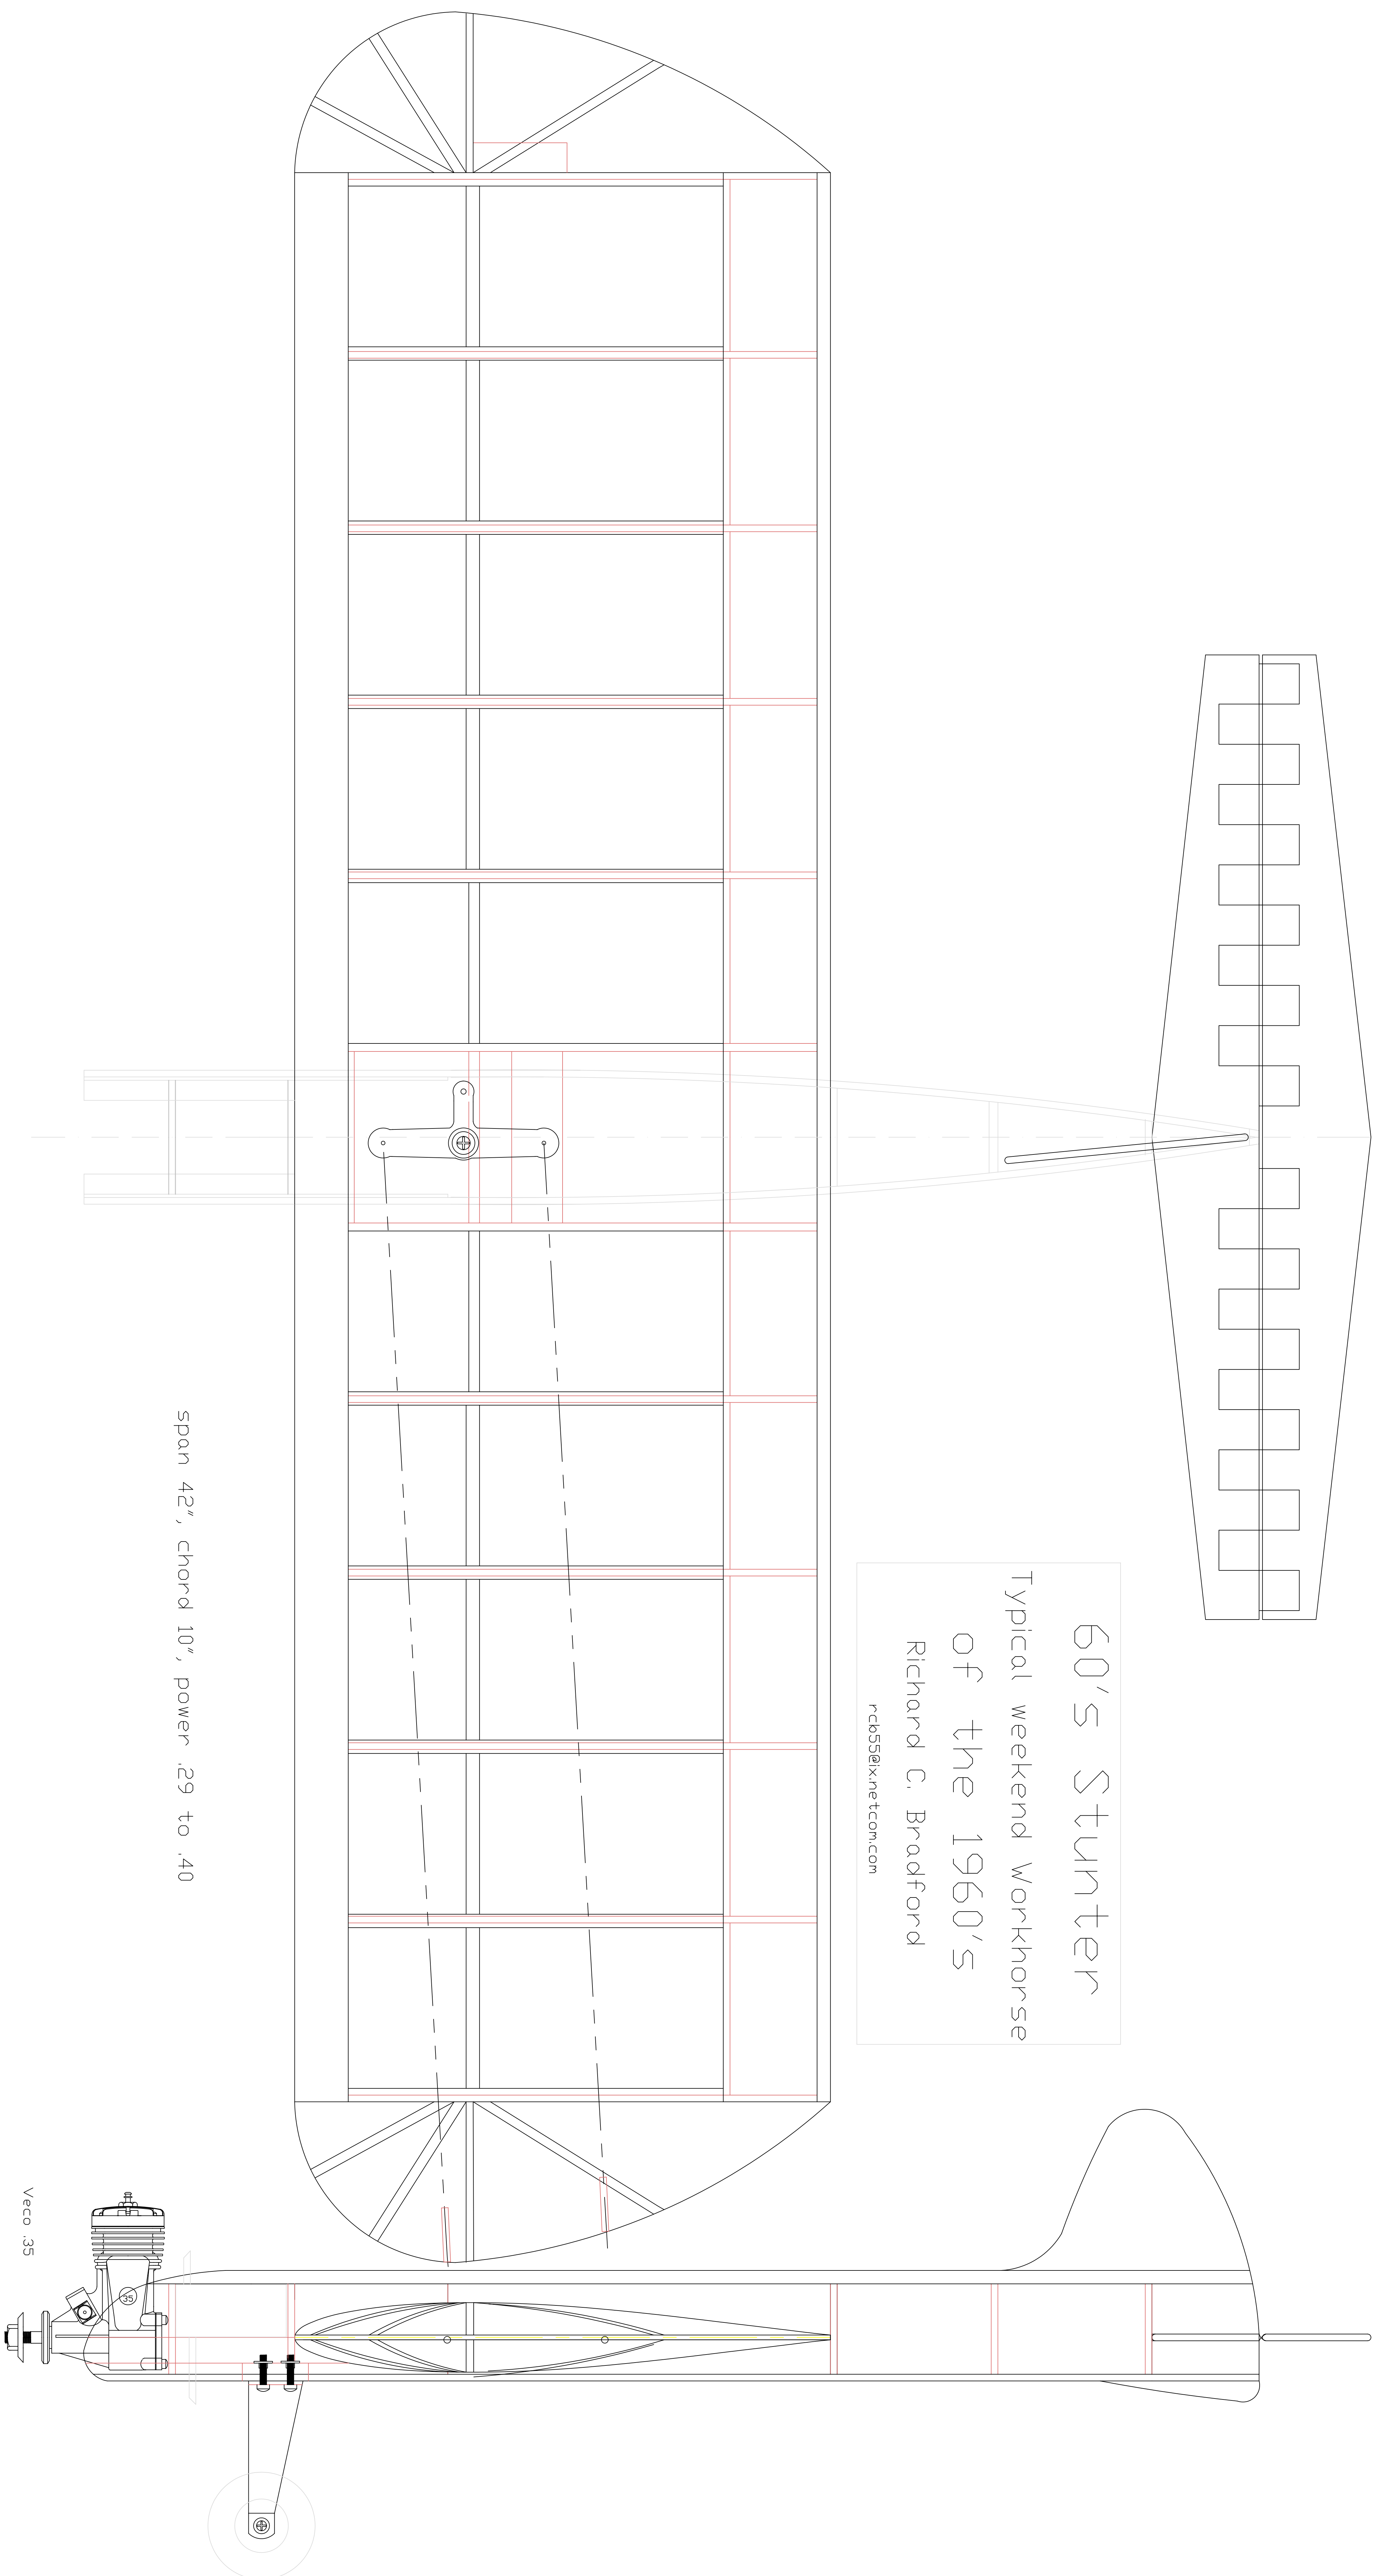

R.A.F. 30

span 42", chord 10", power .29 to .40

60's Stunter
Typical weekend Workhorse
of the 1960's
Richard C. Bradford
rcb55@ix.netcom.com

Veco .35