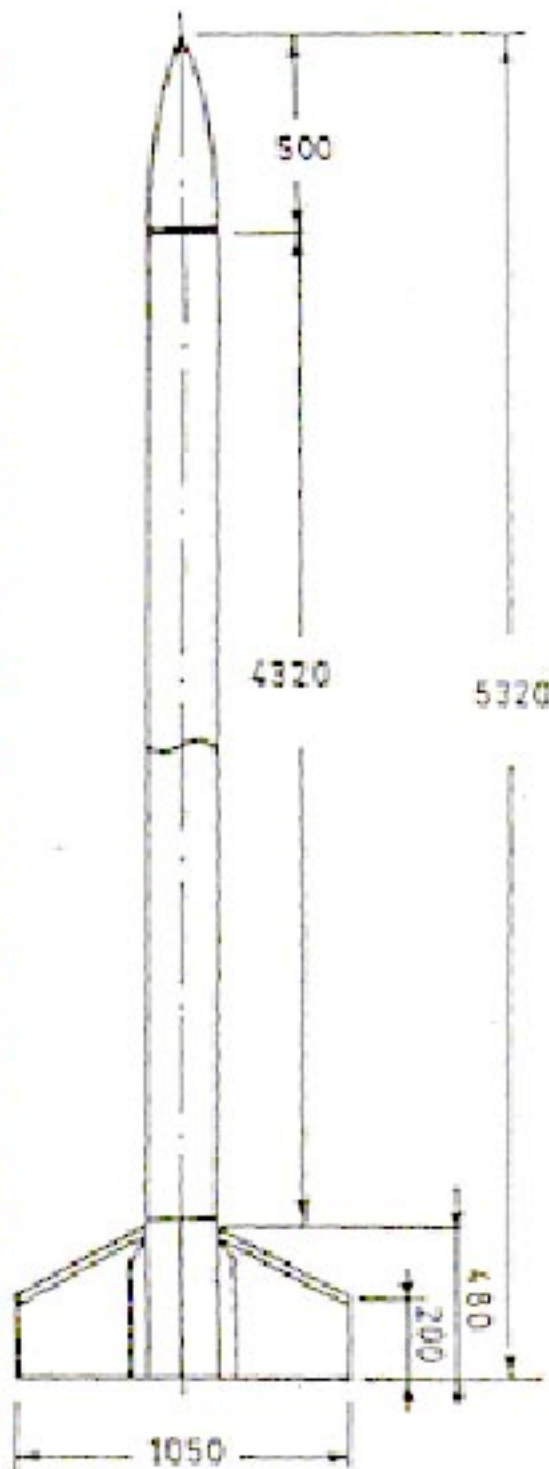

RX - 250 - LPN

Halaman :

Dokumen :

RX-250 ("EXPERIMENT ROCKET") CHARACTERISTICS	
PAYLOAD	30-60 Kg
TOTAL WEIGHT	300 Kg
TOTAL LENGTH	5.3 M
DIAMETER	0.25 M
THRUST	5.3 TON
BURNING TIME	6 SECS
SPECIFIC IMPULS	220 SECS
PROPELLANT	HTPB DUAL CONF.
APOGEE	70 Km