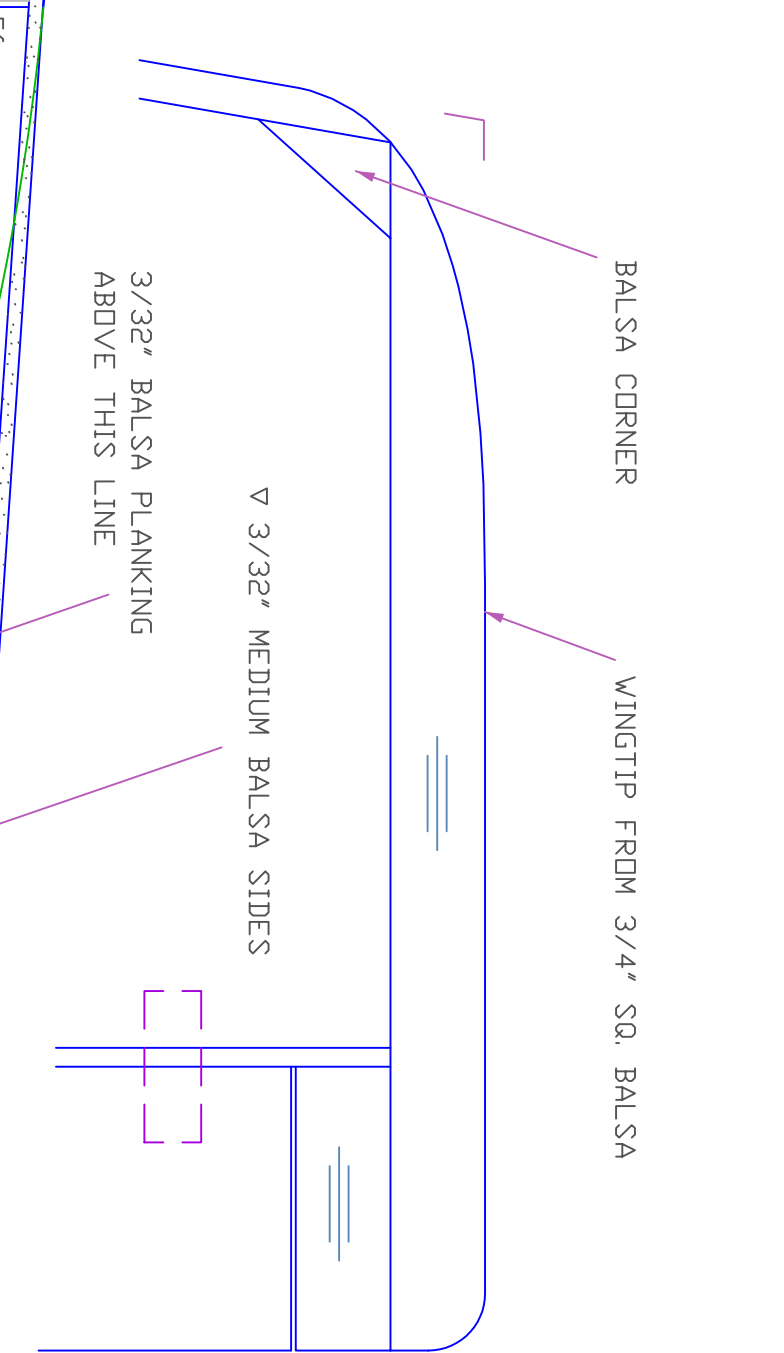

LF50

DESIGNED BY DAVE PILPOTTS
FDR 500/600 GEARED ELECTRIC MOTORS

LIGHTFIGHTER "50"