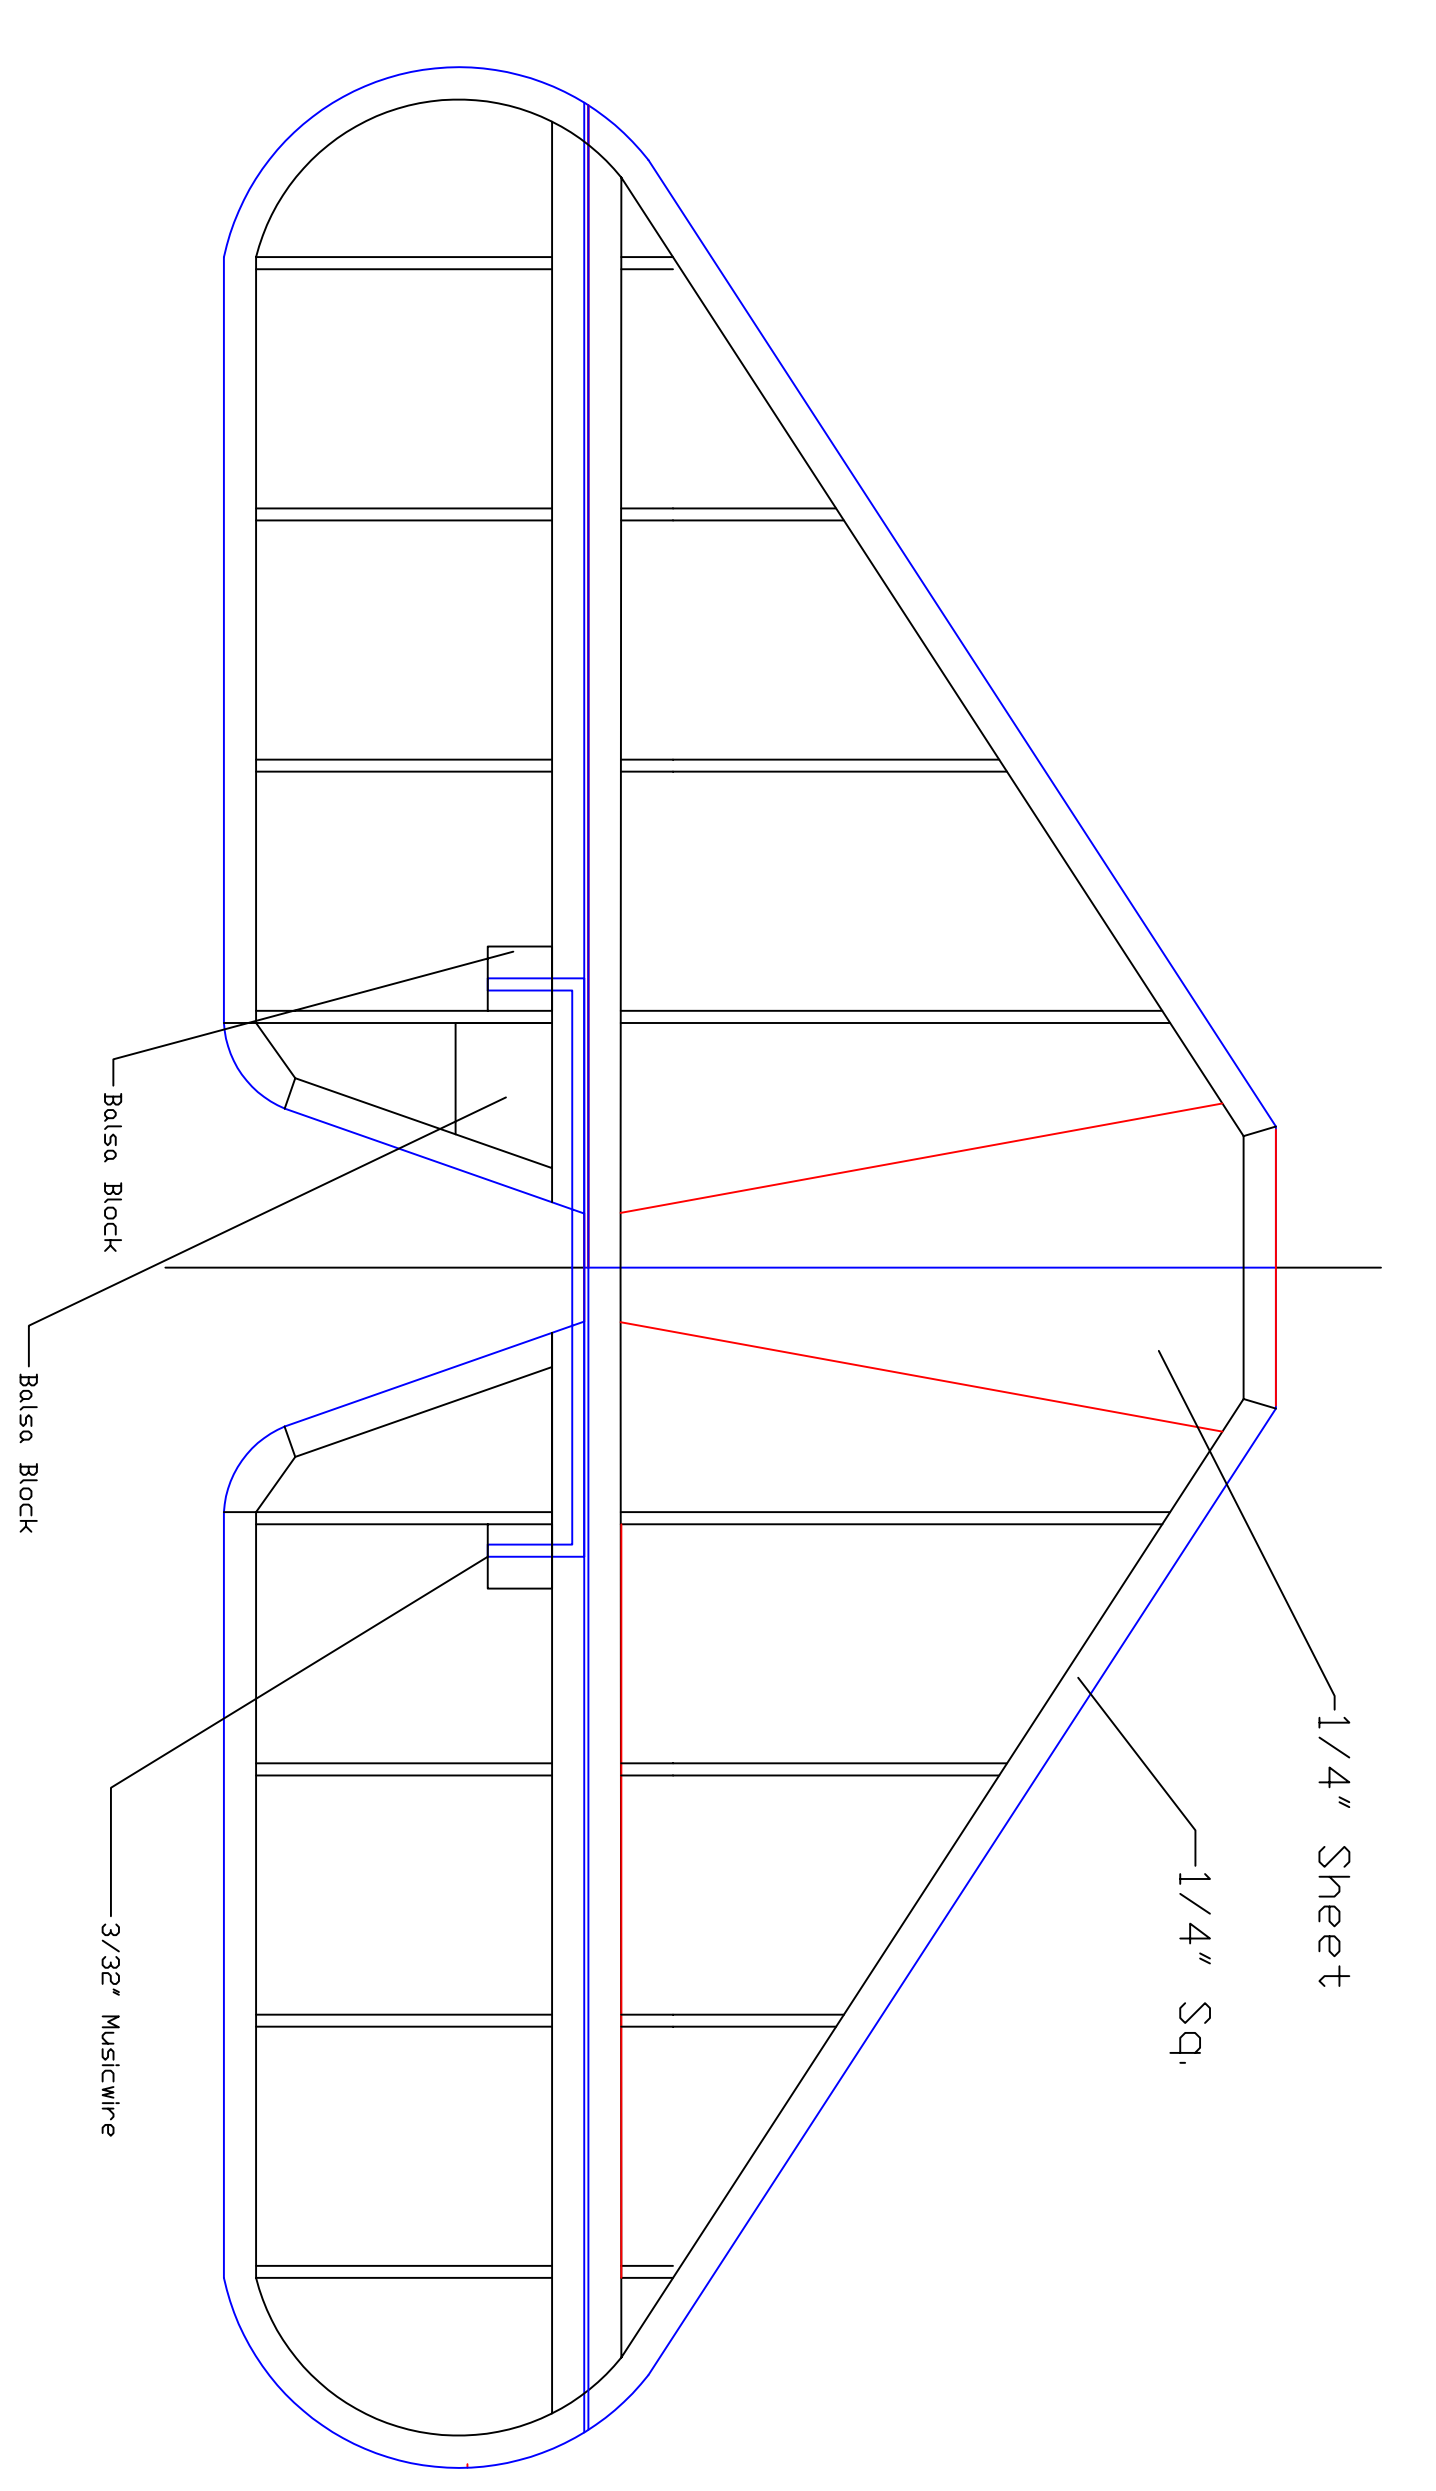

LG Block

1

Place Dihedral Gauge Her