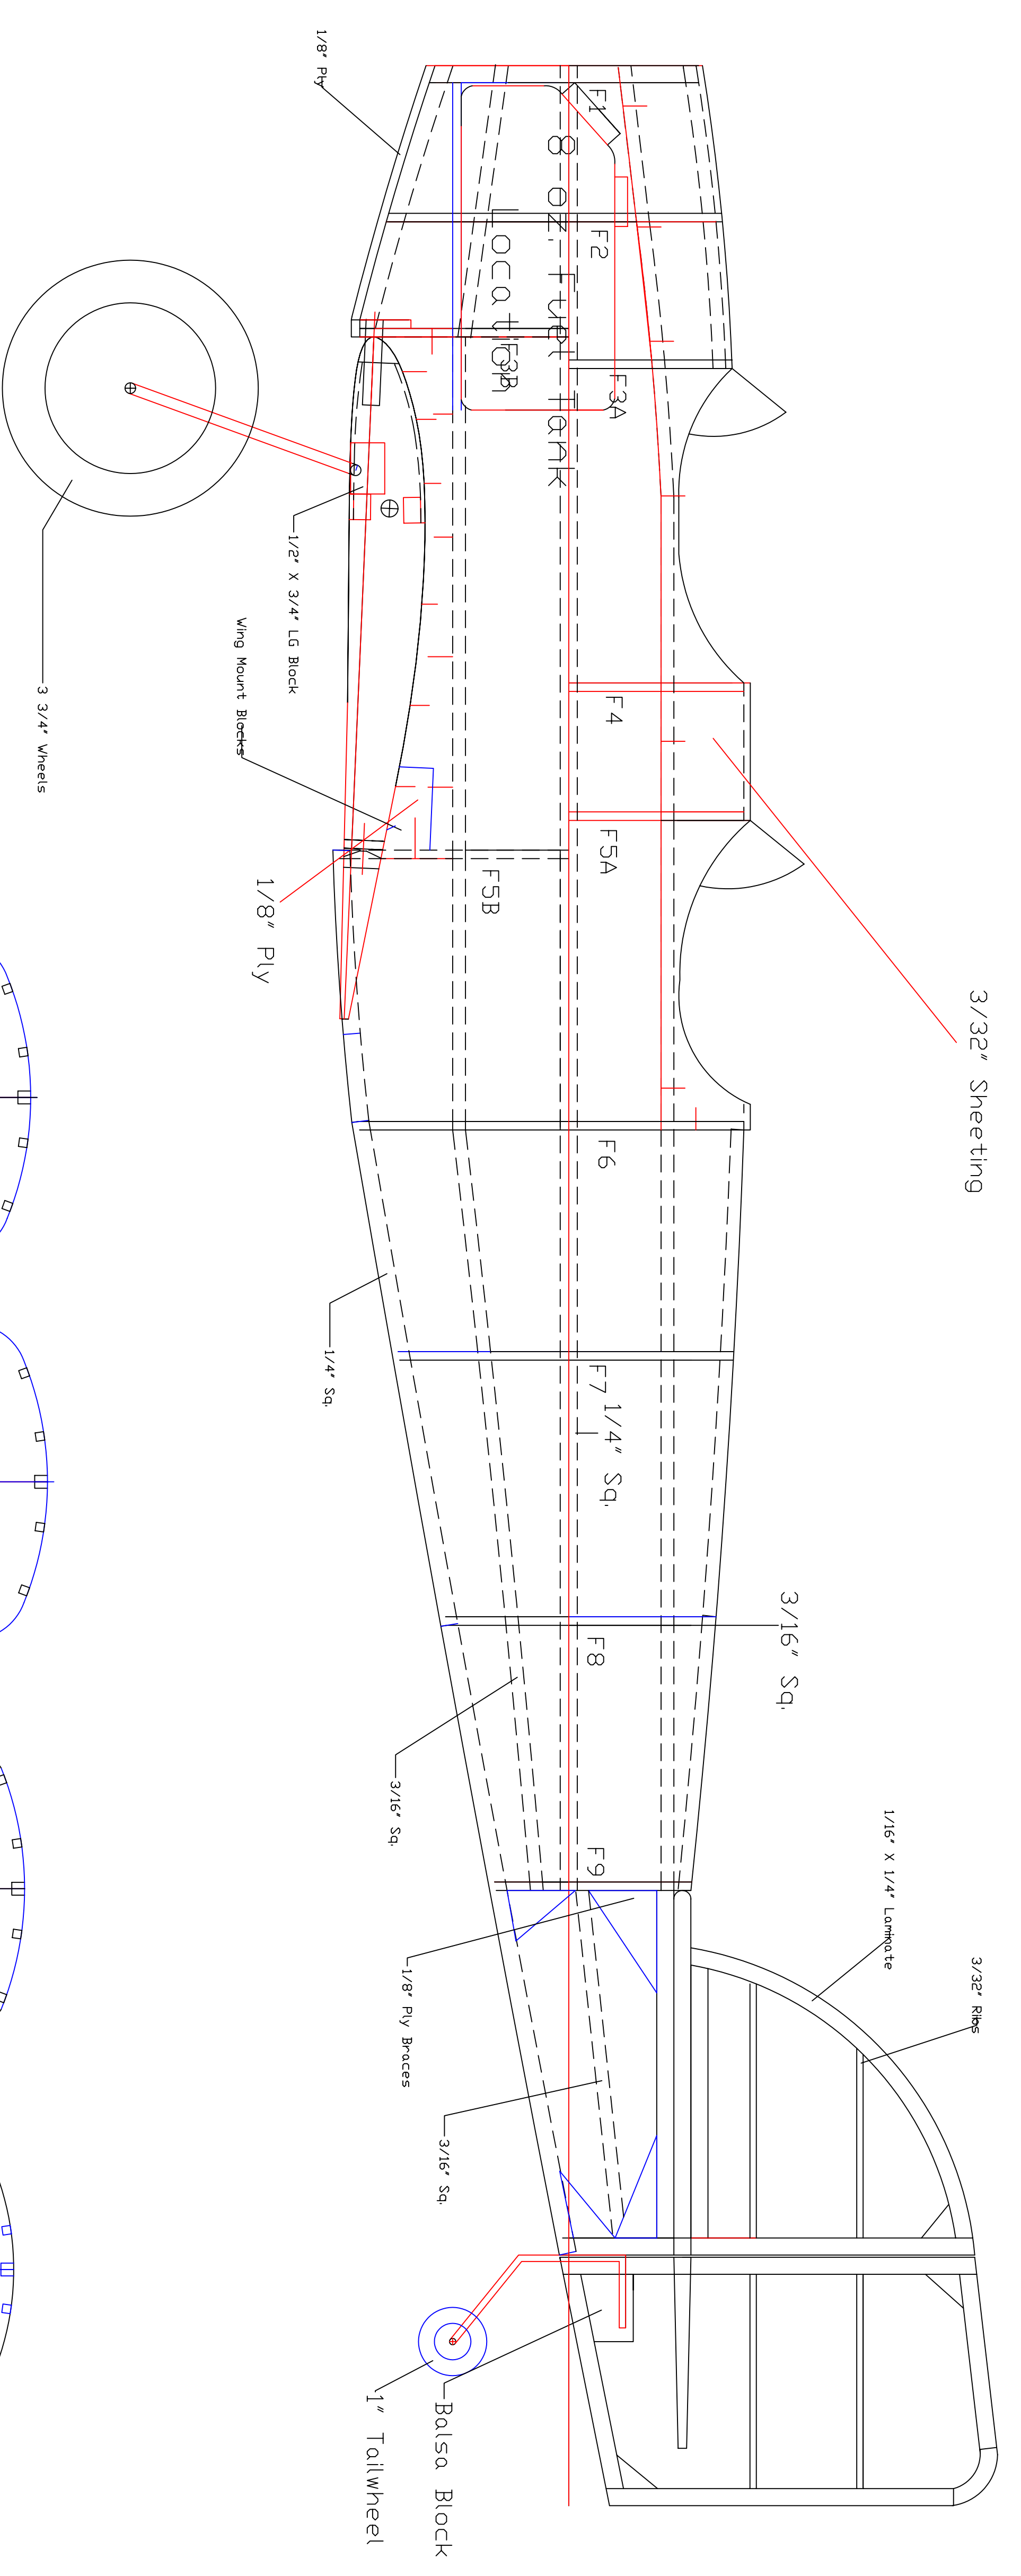

LG Block

1

Place Dihedral Gauge Her