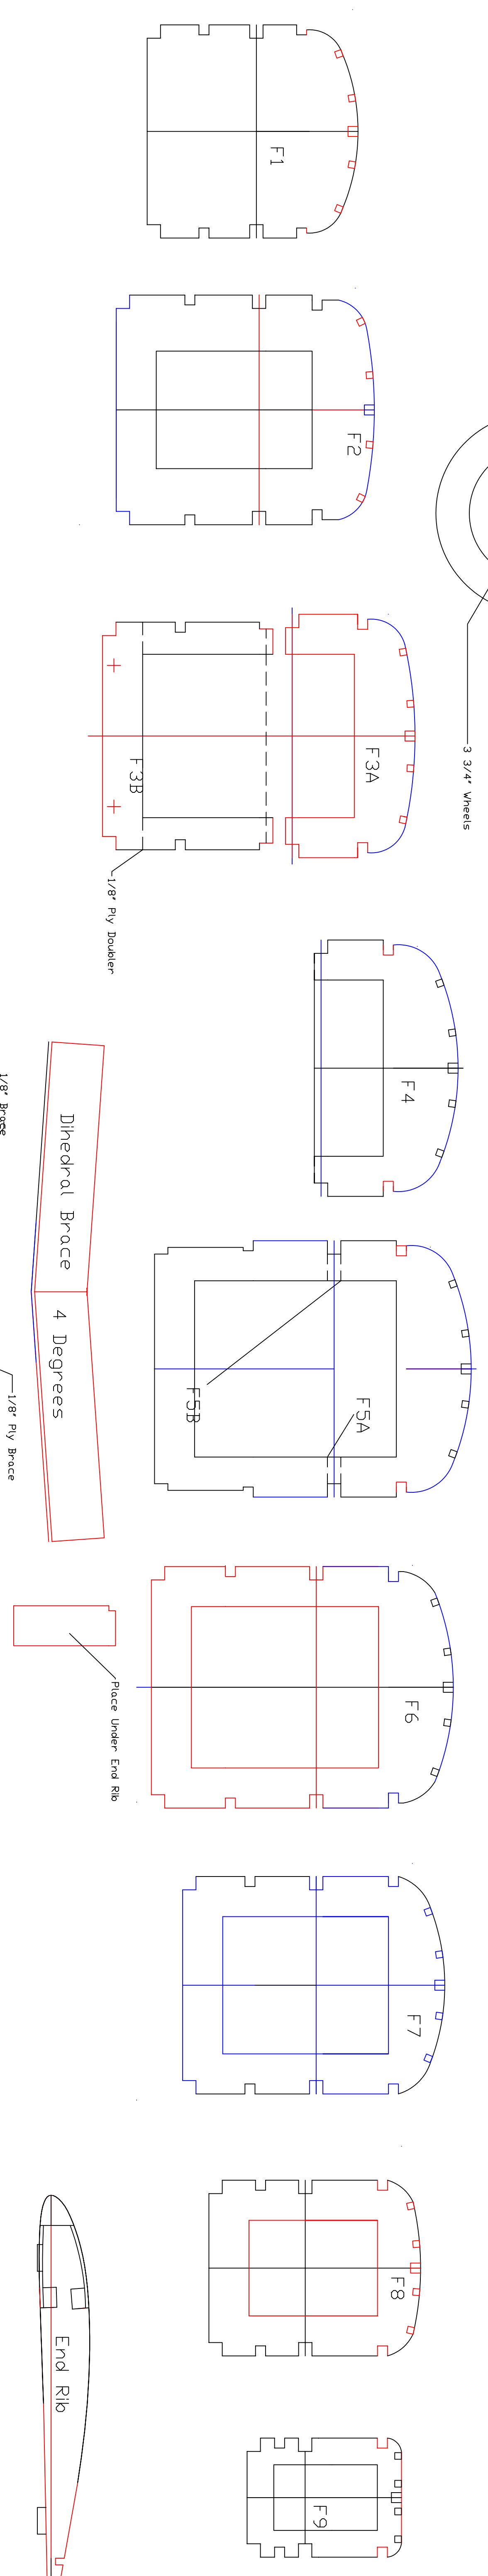

LG Block

1

Place Dihedral Gauge Her