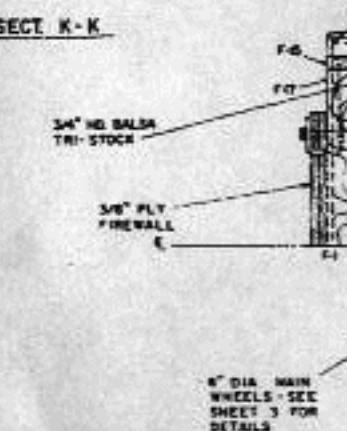

FUSELAGE SIDE VIEW

NOTE: SEE SHEET 3 FOR LANDING GEAR CONSTRUCTION DETAILS

MODEL AIRPLANE NEWS
BUCKER BU 133 JUNGMEISTER
 DESIGNED BY GARY ALLEN
 DRAWN BY GARY ALLEN
 WREED PLANS BY JOE DEMARCO
 ALL RIGHTS RESERVED SHEET 1 OF 2 FSP 0300A