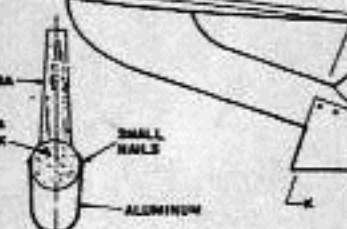

FUSELAGE SIDE VIEW

NOTE: SEE SHEET 3 FOR LANDING GEAR CONSTRUCTION DETAILS

MODEL AIRPLANE NEWS
BUCKER BU 133 JUNGMEISTER
 DESIGNED BY GARY ALLEN
 DRAWN BY GARY ALLEN
 WREED PLANS BY JOE DEMARCO
 ALL RIGHTS RESERVED SHEET 1 OF 2 FSP 0300A