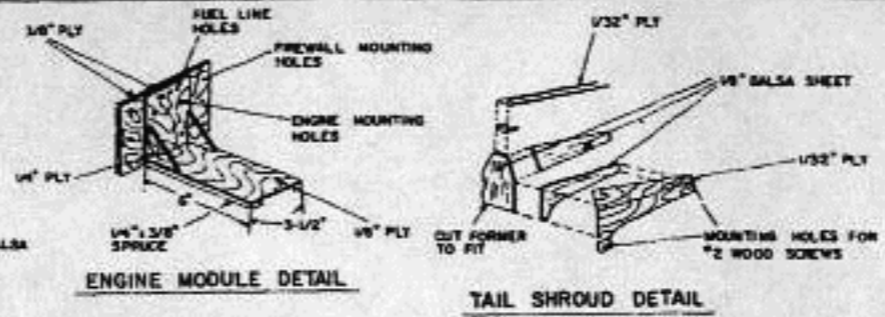

FUSELAGE SIDE VIEW

NOTE: SEE SHEET 3 FOR LANDING GEAR CONSTRUCTION DETAILS

MODEL AIRPLANE NEWS
BUCKER BU 133 JUNGMEISTER
 DESIGNED BY GARY ALLEN
 DRAWN BY GARY ALLEN
 WREED PLANS BY JOE DEMARCO
 ALL RIGHTS RESERVED SHEET 1 OF 2 FSP 0300A