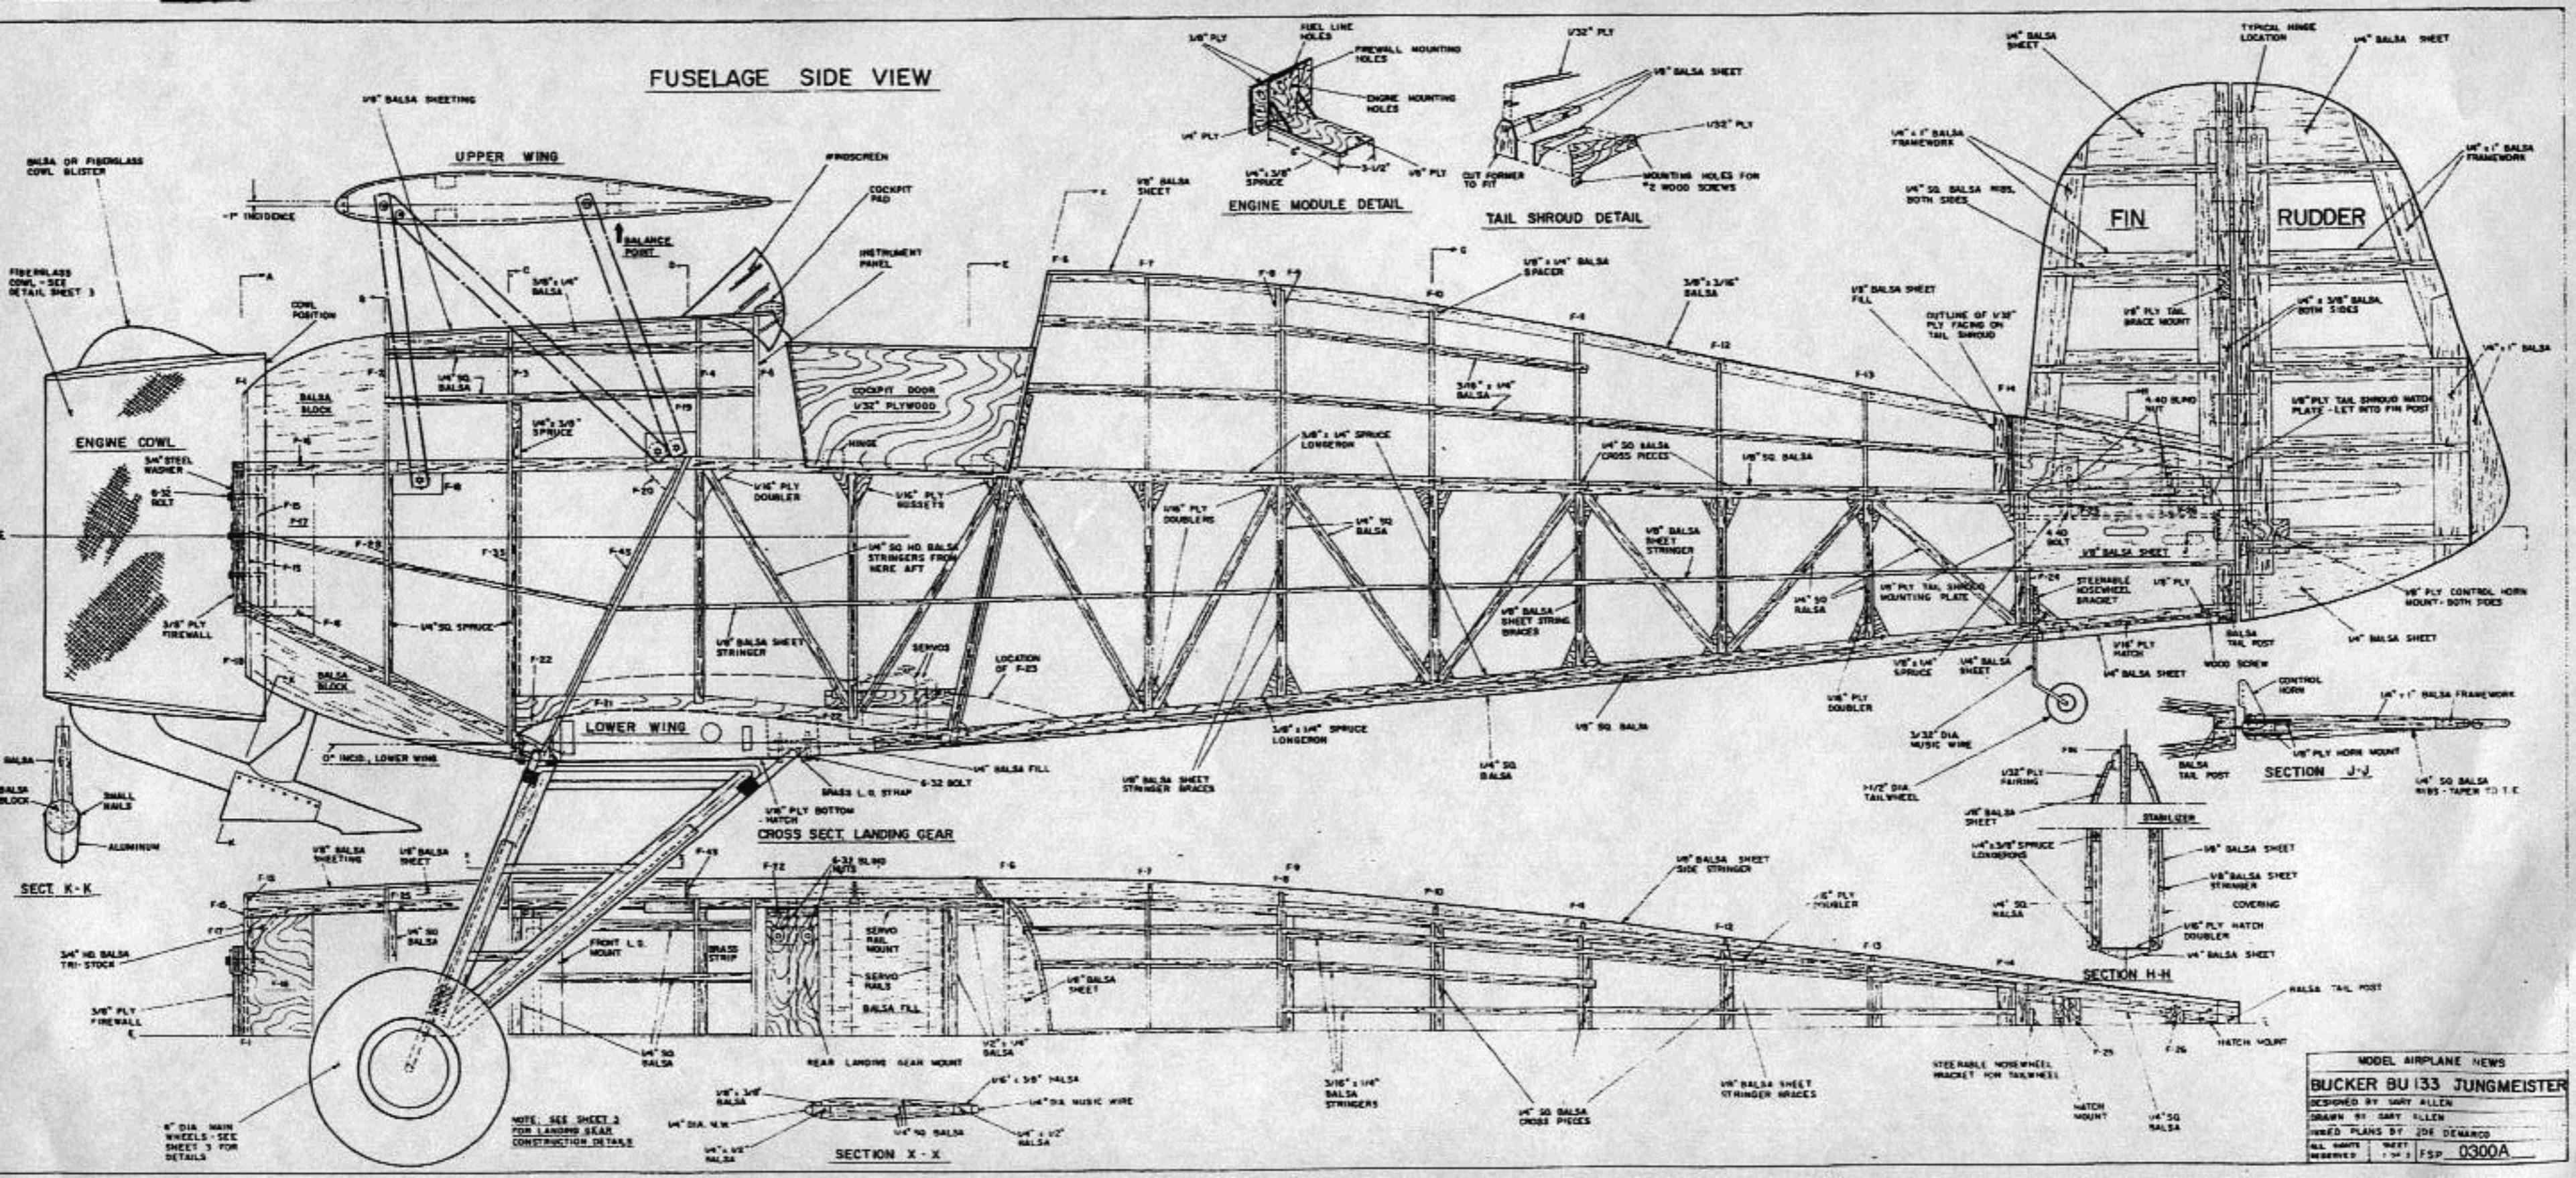

FUSELAGE SIDE VIEW

NOTE: SEE SHEET 3 FOR LANDING GEAR CONSTRUCTION DETAILS

MODEL AIRPLANE NEWS
BUCKER BU 133 JUNGMEISTER
 DESIGNED BY GARY ALLEN
 DRAWN BY GARY ALLEN
 WREED PLANS BY JOE DEMARCO
 ALL RIGHTS RESERVED SHEET 1 OF 2 FSP 0300A