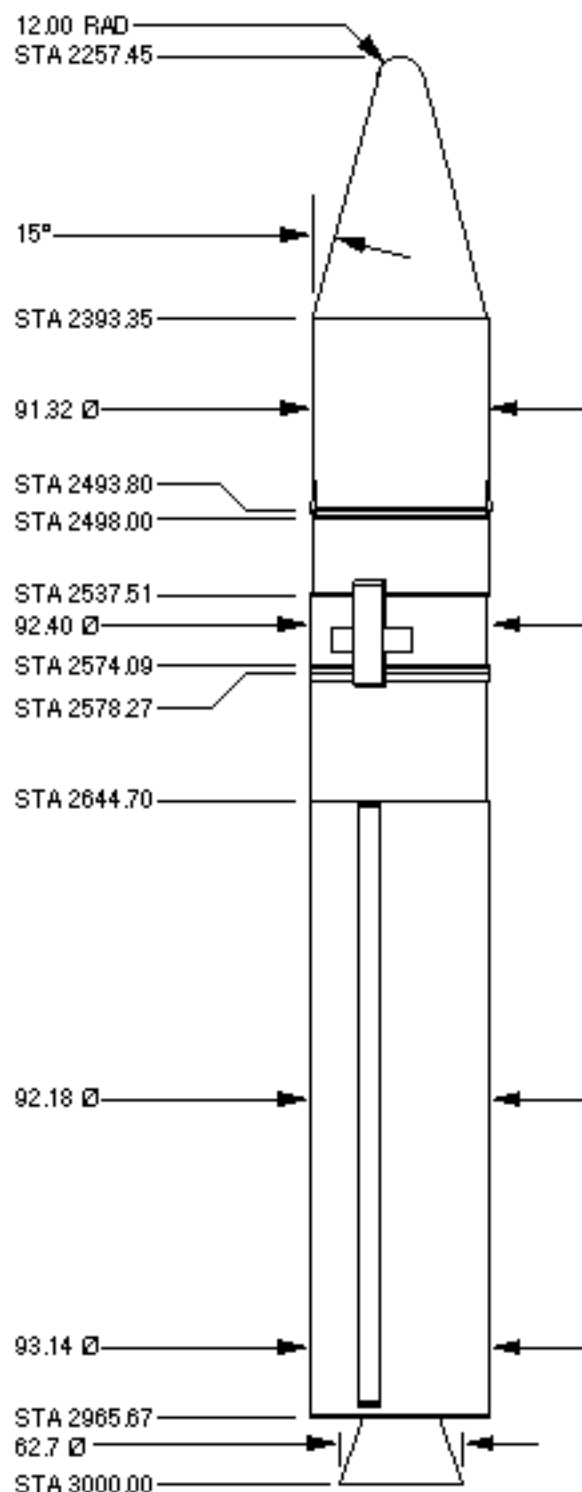

Athena I

Lockheed-Martin Launch Vehicle I (LMLV-1)

Lockheed Launch Vehicle I (LLV-1)

1/100 scale

(printed at 72 pixels per inch)

Dimensions in inches

© 1998 Peter Alway

Sources:

"Control Requirement Drawing, LLVI, DLVI, GN&C," Lockheed Missile and Space Co. drawing 23917 / 1A55630 / B, 8-06-94.

"LLV-1 Right Delayed Again," Space News, July 31-August 6, 1995, p. 3.

Color: Overall white