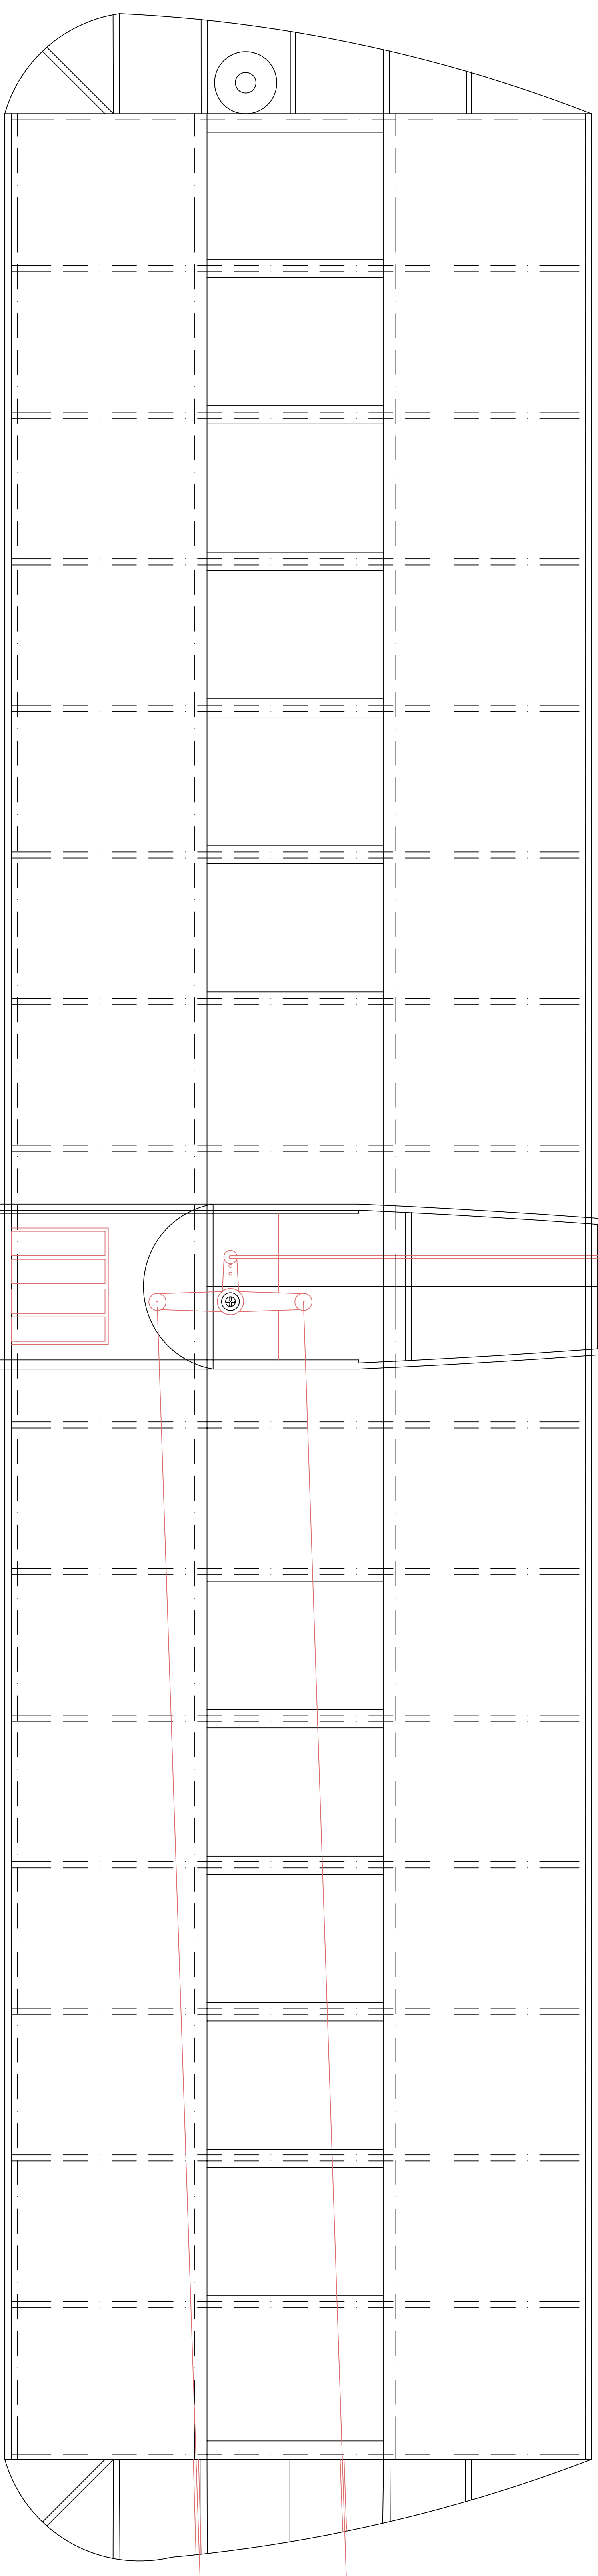

Wing span: 52"  
 Chord: 12"  
 Wing area: 600 sq"  
 Length: 34"

'ZODDER DODDER' ZILCH  
 an adaptation of Jim Staffig's  
 SUPER DUPER ZILCH  
 re-engineered & cad drawn by:  
 Richard C. Bradford