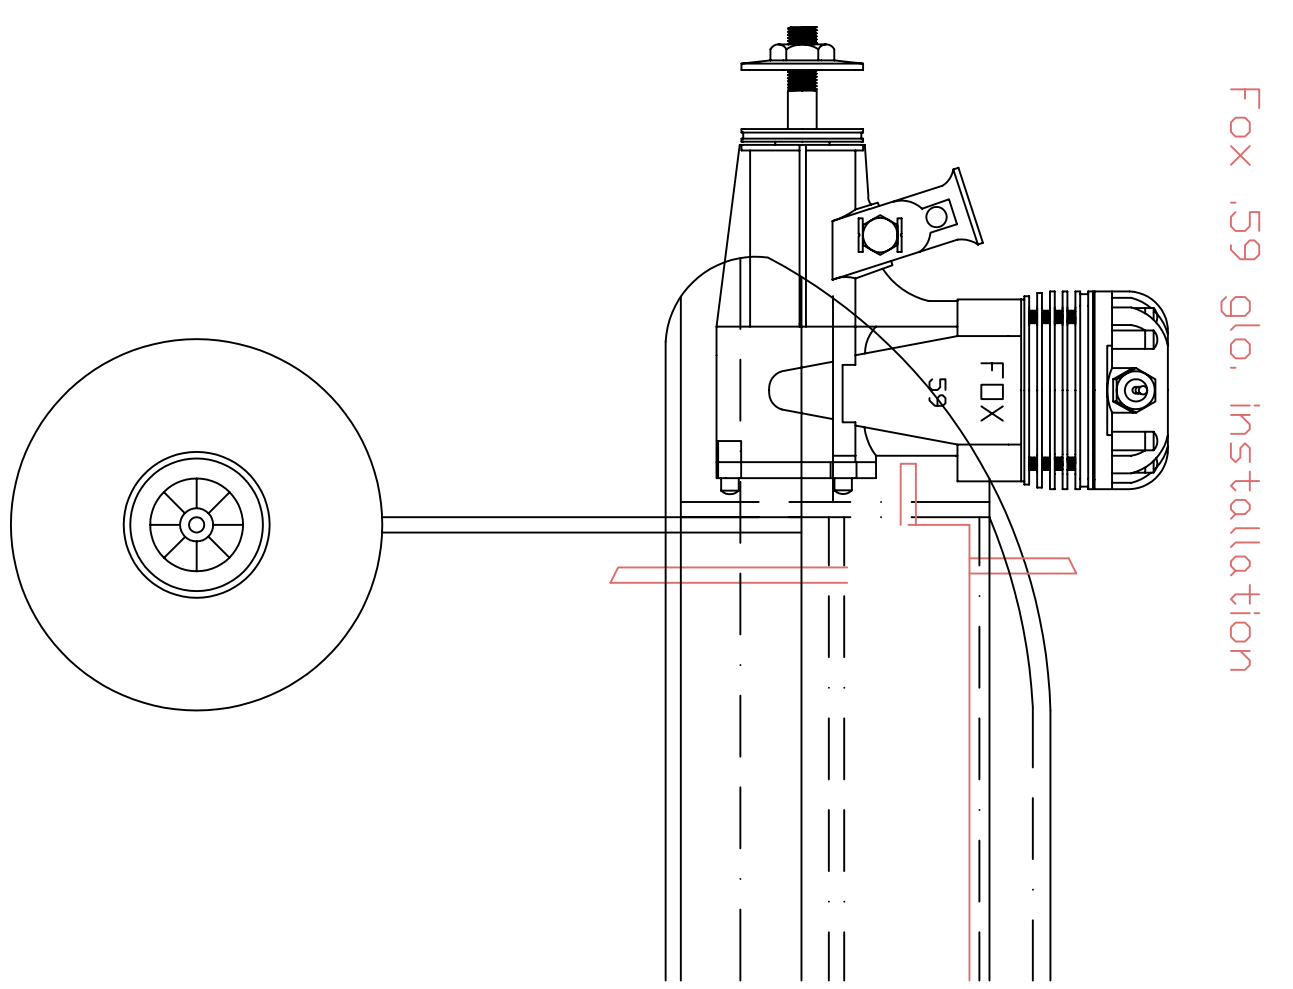

Wing span: 52"  
 Chord: 12"  
 Wing area: 600 sq"  
 Length: 34"

'ZODDER DODDER' ZILCH  
 an adaptation of Jim Staffig's  
 SUPER DUPER ZILCH  
 re-engineered & cad drawn by:  
 Richard C. Bradford