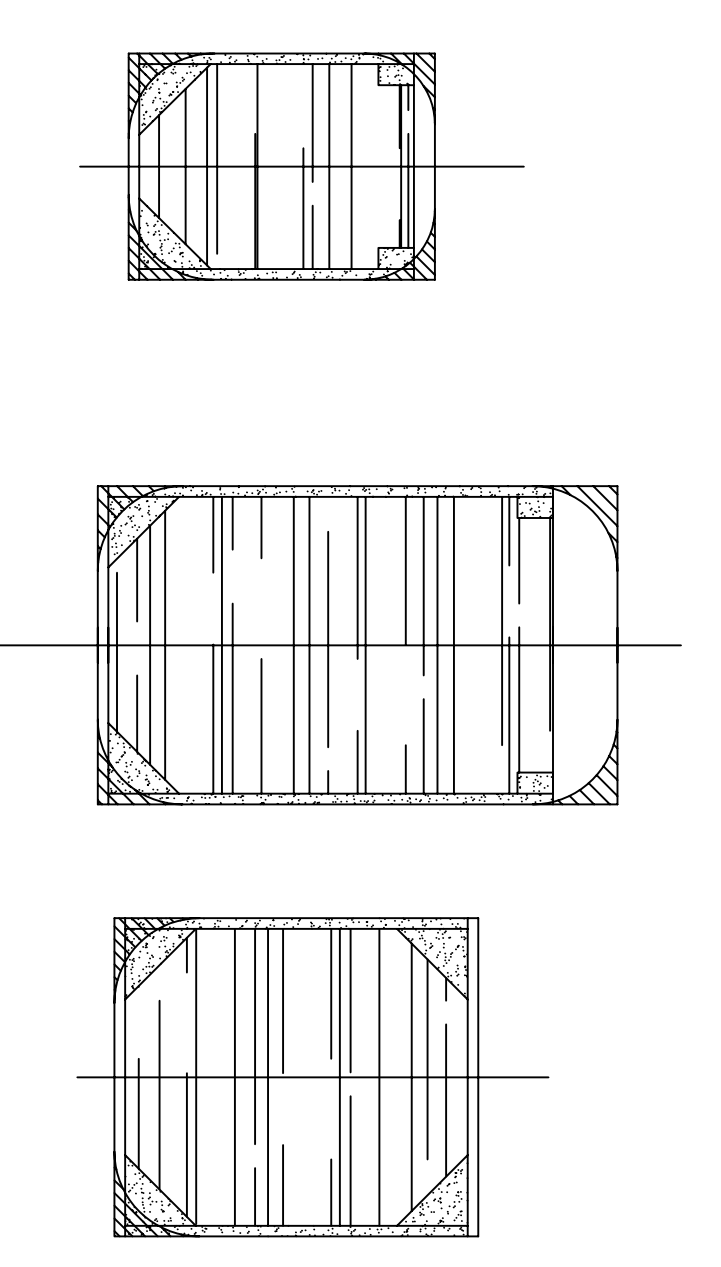

NOTE:
IT MAY BE MADE FINGERED OR STRENGTHENED WITH CARBON FIBRE THREAD

NOTE:
DRAWING IS NOT TO SCALE

NOTE:
FRINGE IS SQUARE AT WING TIP THEN FARED AND ROUNDED SHAPE

NOTE:
FILLER MADE FROM SMOOTH Balsa

NOTE:
RADIO GEAR TO BALANCE PLANE AT CORRECT CG

Item#	Quantity	Item/Name	Description	Material	Dimension etc	Part#	Reference
XXX		XXX		XXX	00/00/00	XXX	1:1
XXX		XXX		XXX	00/00/00	XXX	1:1
XXX		XXX		XXX	00/00/00	XXX	1:1

XXX Edition 3/17