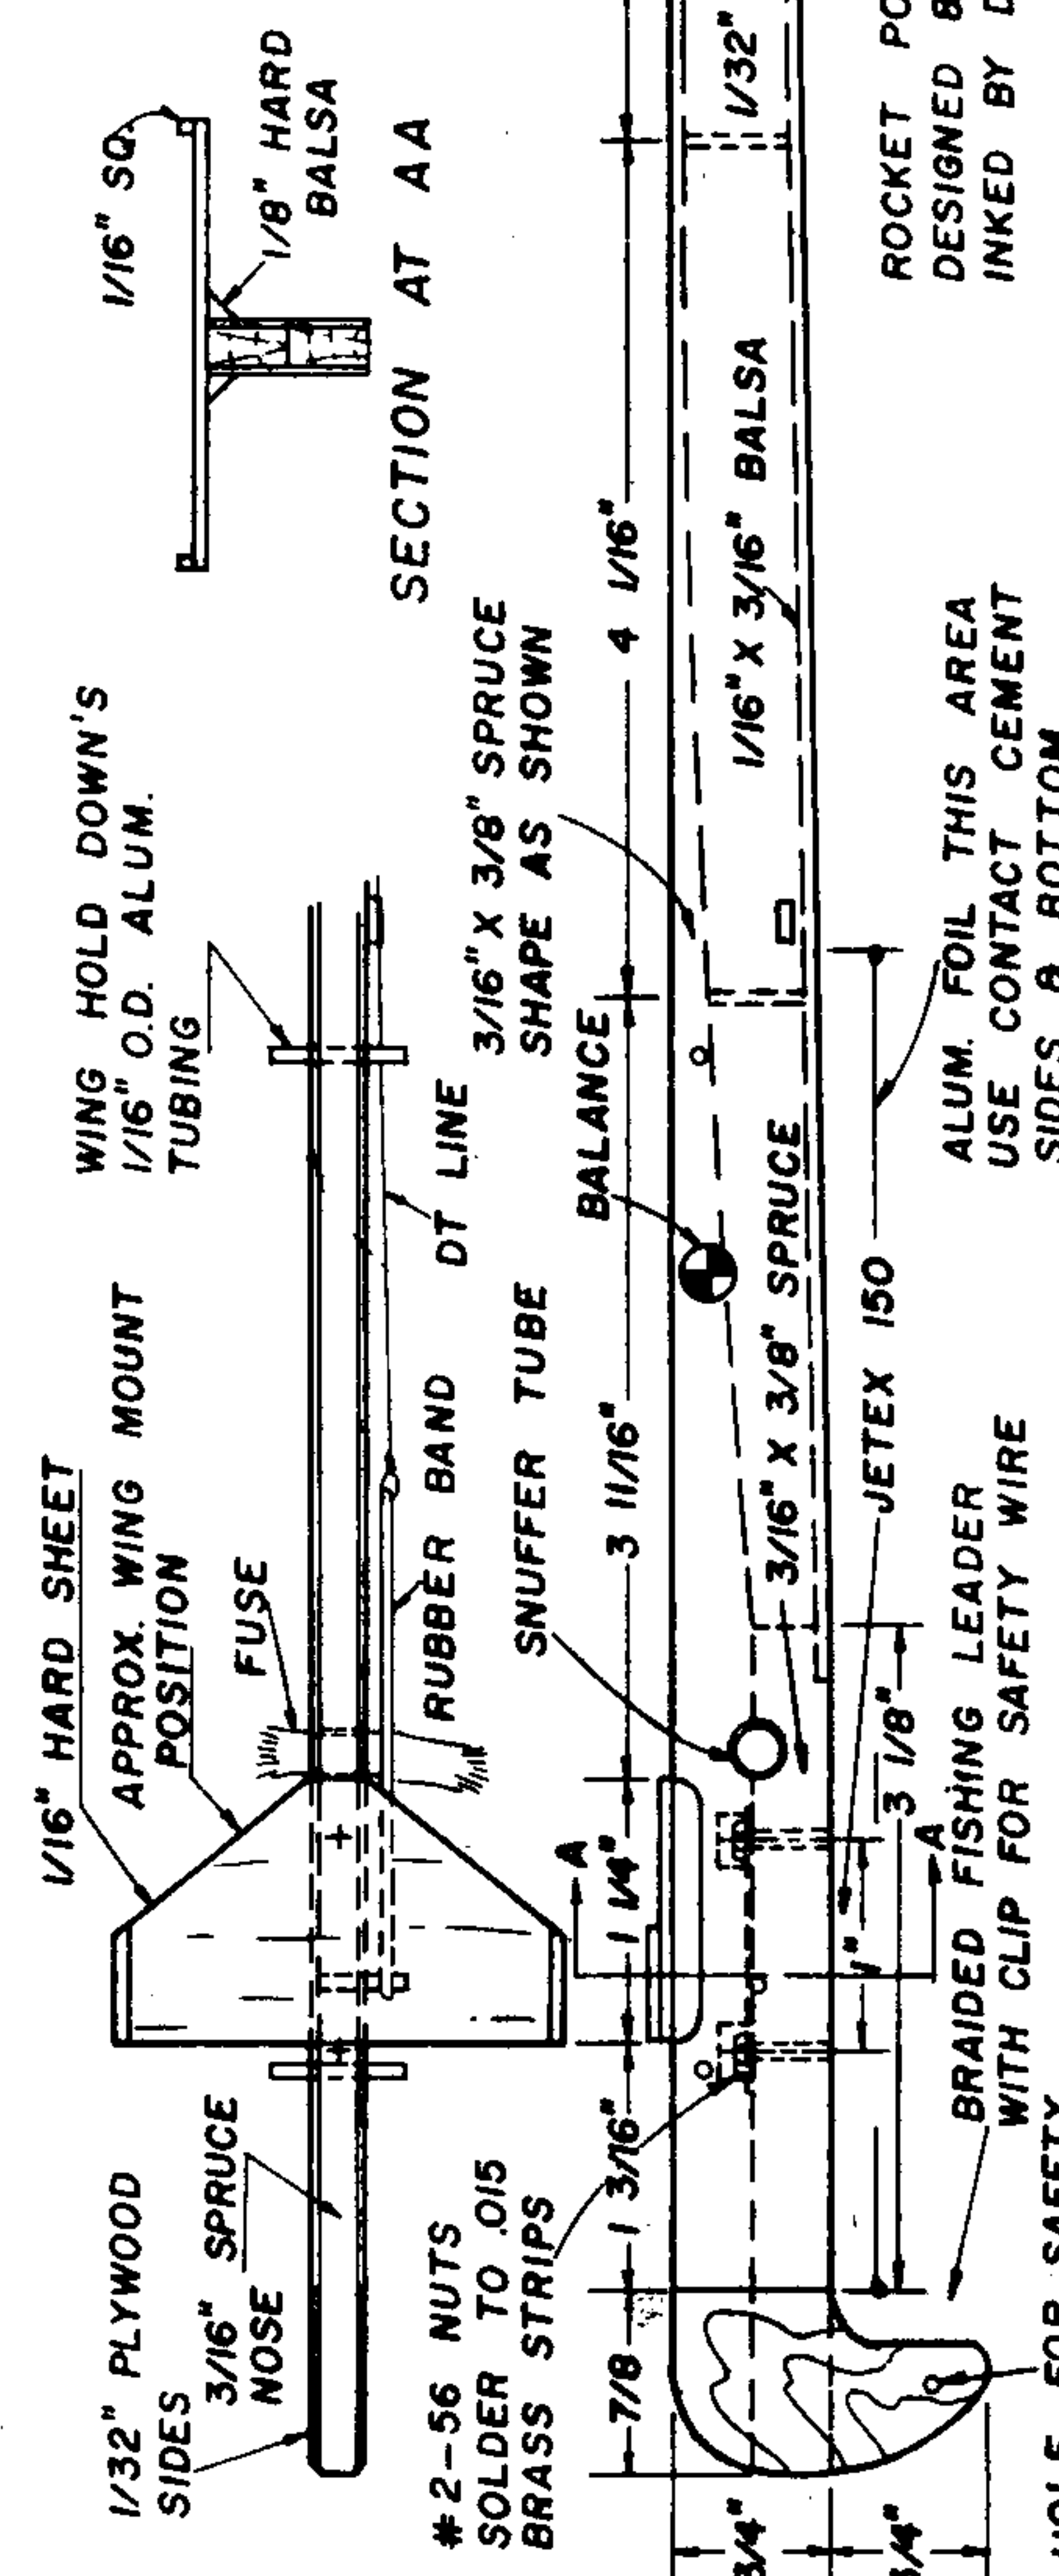

WING	.35 OZ.
STAB	.07 OZ.
FUSELAGE & ENGINE MOUNT	.84 OZ.
ENGINE	1.00 OZ.
TOTAL	2.26 OZ.

ROCKET POWERED F.F.  
 DESIGNED & DRAWN BY PAUL CROWLEY  
 INKED BY DOTTY CONOVER

HOLE FOR SAFETY  
 BRAIDED FISHING LEADER WITH CLIP FOR SAFETY WIRE  
 ALUM. FOIL THIS AREA USE CONTACT CEMENT SIDES & BOTTOM.  
 JETEX 150  
 3 1/8\"/>