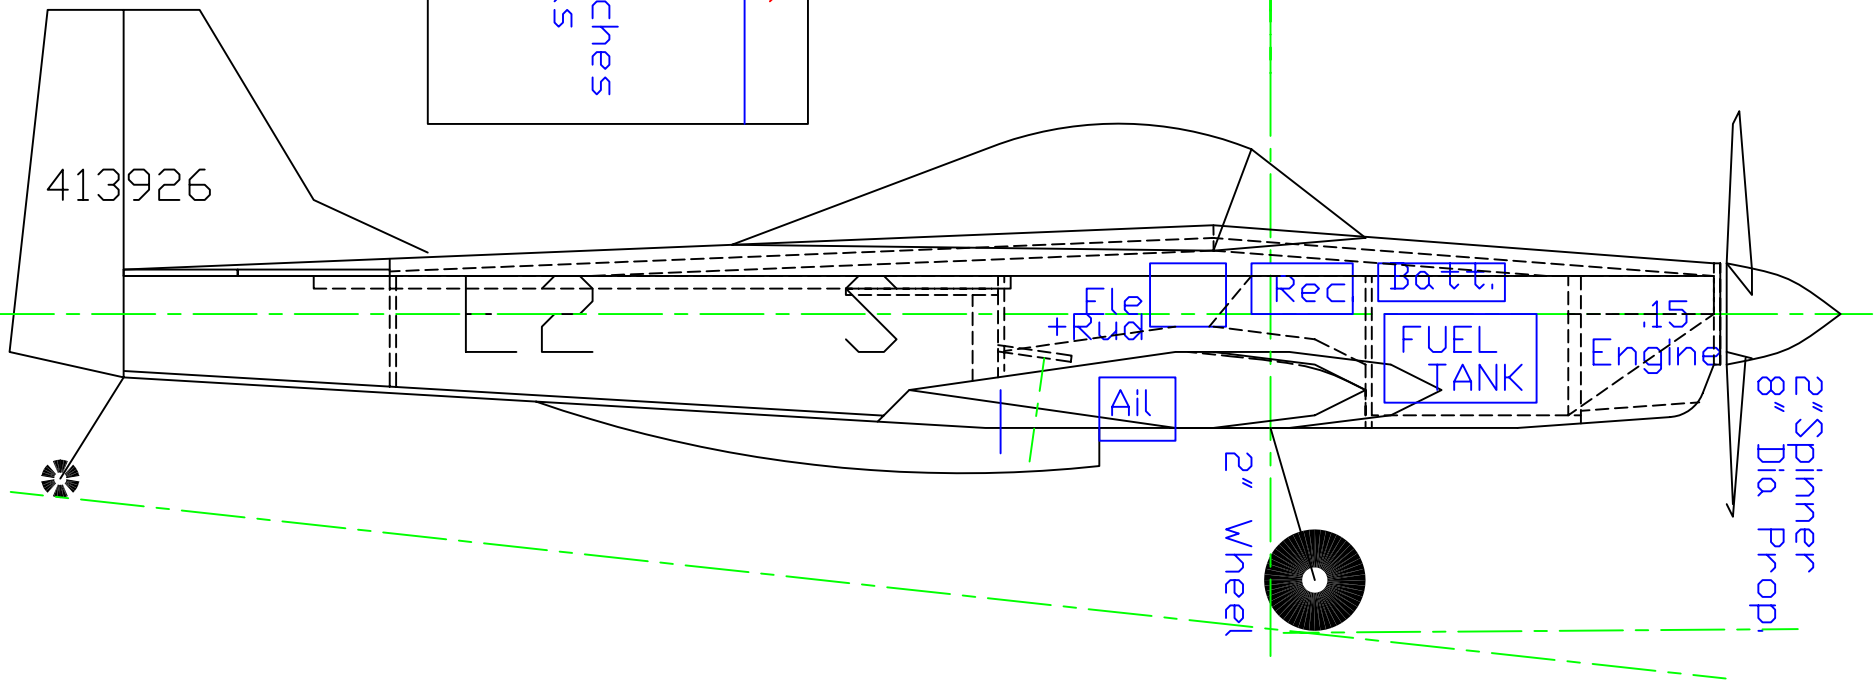

P-51 Lookalike RC Stunter	
Span:	36"
Length:	35.75"
Wing Area:	260 sq inches
Engine:	.10 or .15 cu inches
Controls:	2 to 4 Channels
Updated:	4/Jan/97

413926

Fl + Rud

Rec

Batt.

FUEL TANK

.15 Engine

2" Spinner 8" Dia Prop

2" Wheel

Ail