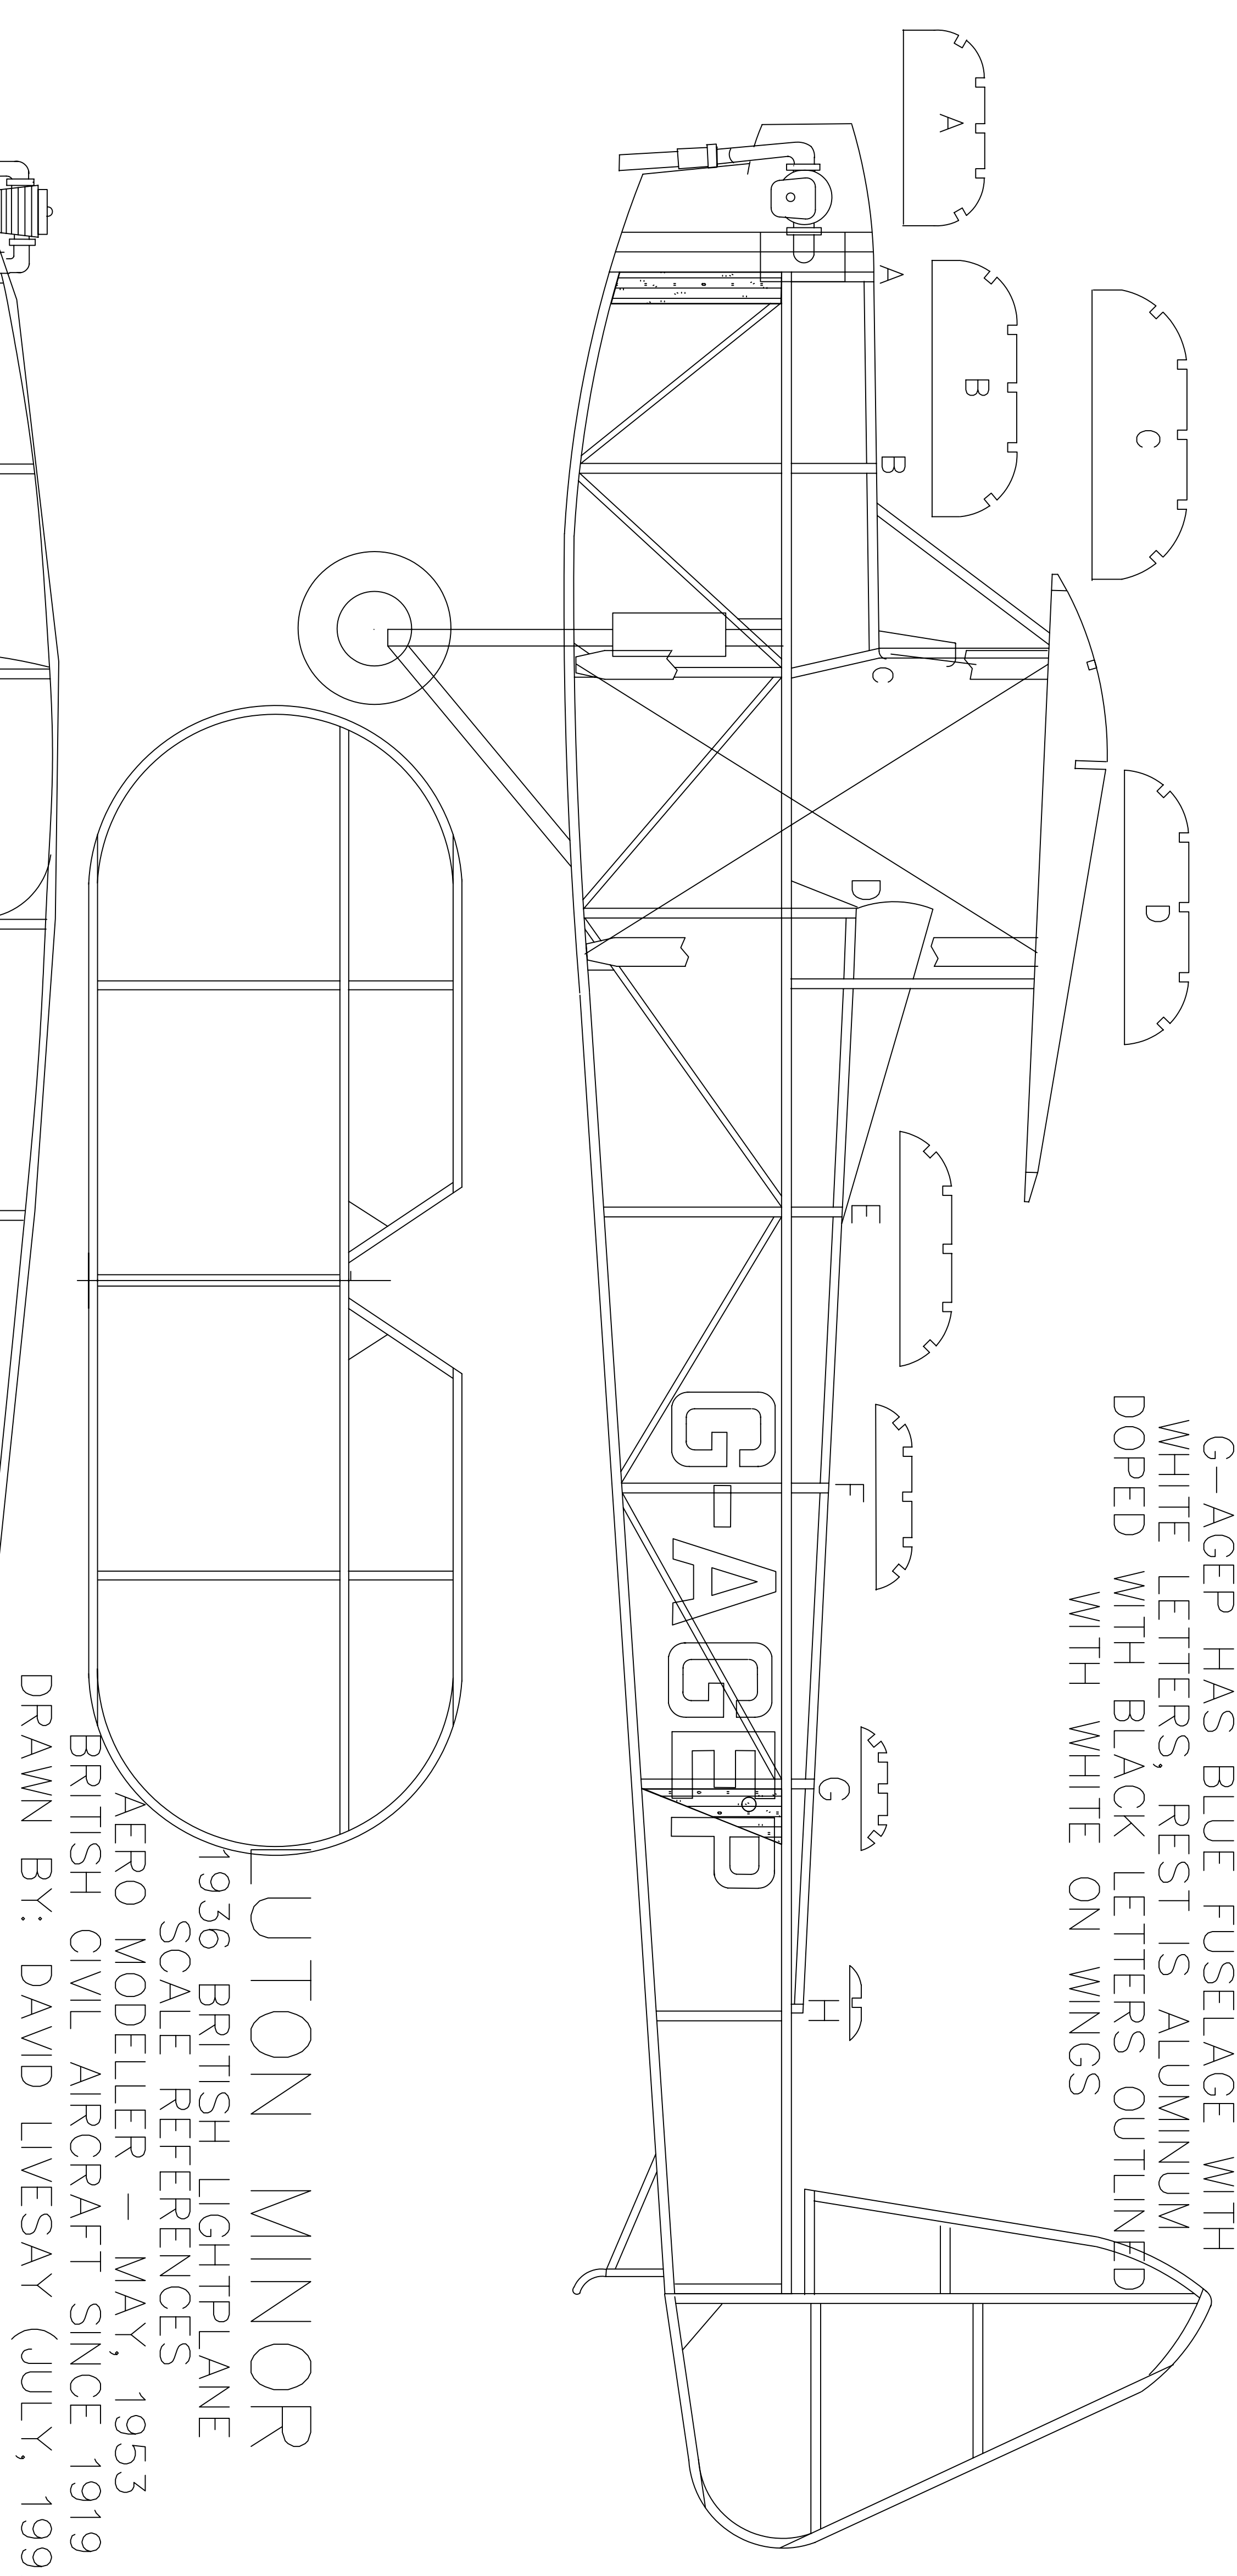

COLOR
 G-AGEP HAS BLUE FUSELAGE WITH
 WHITE LETTERS, REST IS ALUMINUM
 DOPED WITH BLACK LETTERS OUTLINED
 WITH WHITE ON WINGS

LUTON MINOR
 1936, BRITISH LIGHTPLANE
 SCALE REFERENCES
 AERO MODELLER - MAY, 1953
 BRITISH CIVIL AIRCRAFT SINCE 1919
 DRAWN BY: DAVID LIVESAY (JULY, 1992)