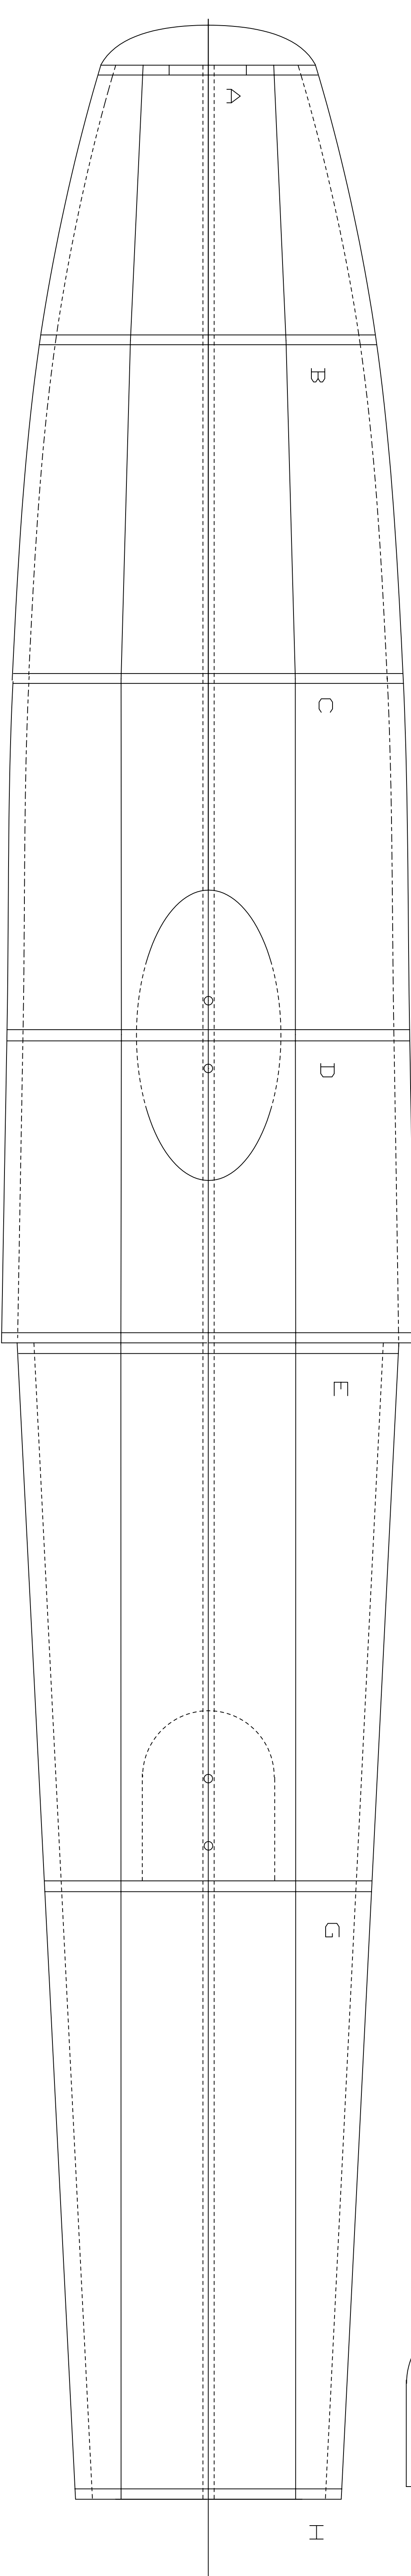

FORWARD STRUT ATTACH PAD

AFT STRUT ATTACH PAD

GLASS BOTTOM OF FLOPPY FROM STEP FORWARD  
GO EASY ON THE RESIN