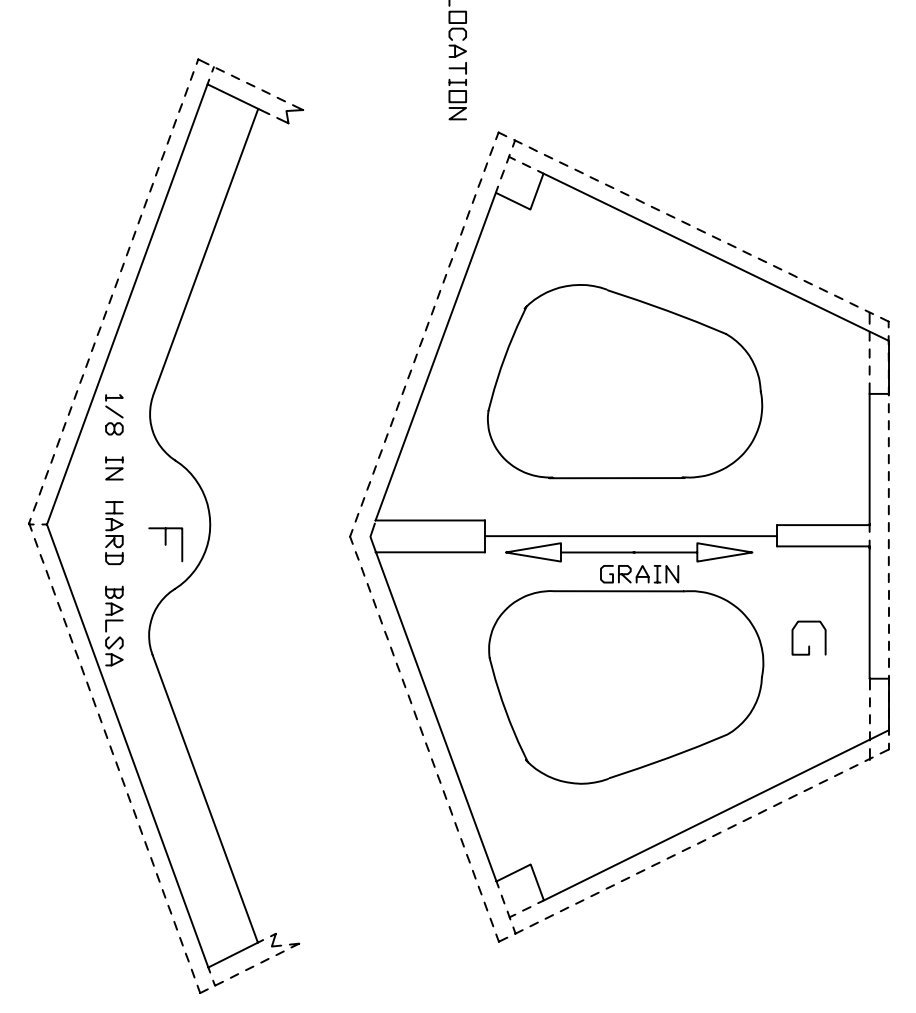

FORWARD STRUT ATTACH PAD

AFT STRUT ATTACH PAD

GLASS BOTTOM OF FLOPPY FROM STEP FORWARD  
GO EASY ON THE RESIN