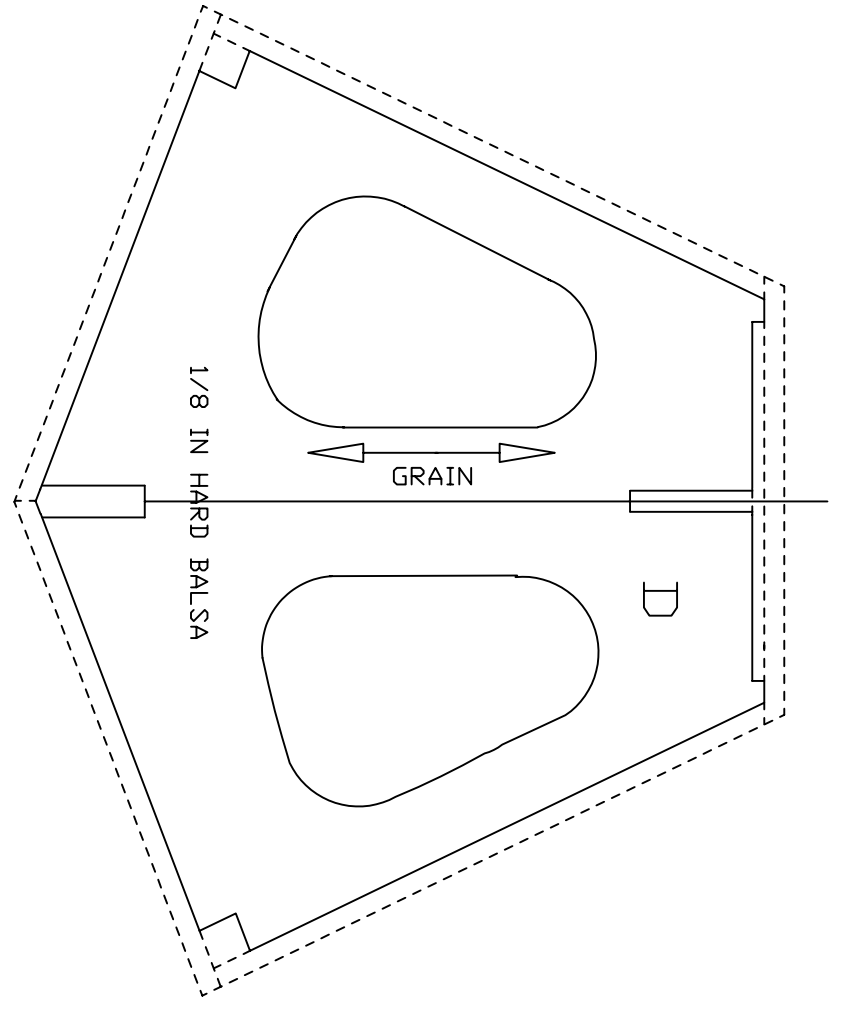

FORWARD STRUT ATTACH PAD

AFT STRUT ATTACH PAD

GLASS BOTTOM OF FLOPPY FROM STEP FORWARD  
GO EASY ON THE RESIN