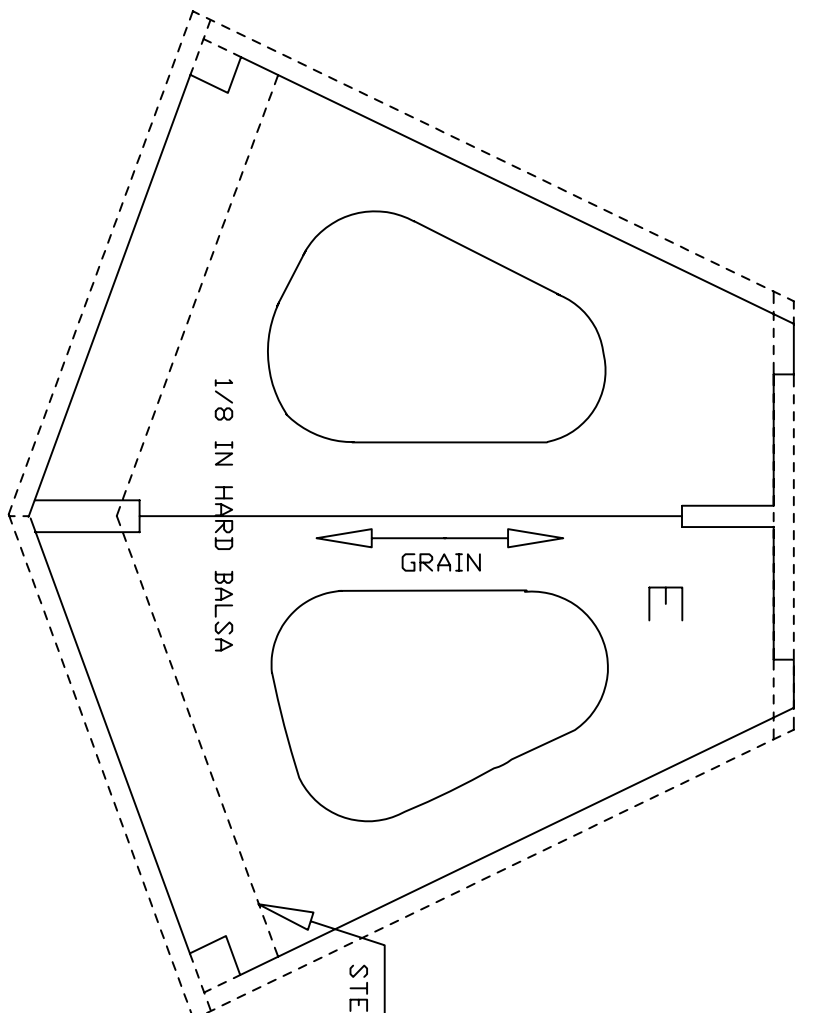

FORWARD STRUT ATTACH PAD

AFT STRUT ATTACH PAD

GLASS BOTTOM OF FLOPPY FROM STEP FORWARD  
GO EASY ON THE RESIN