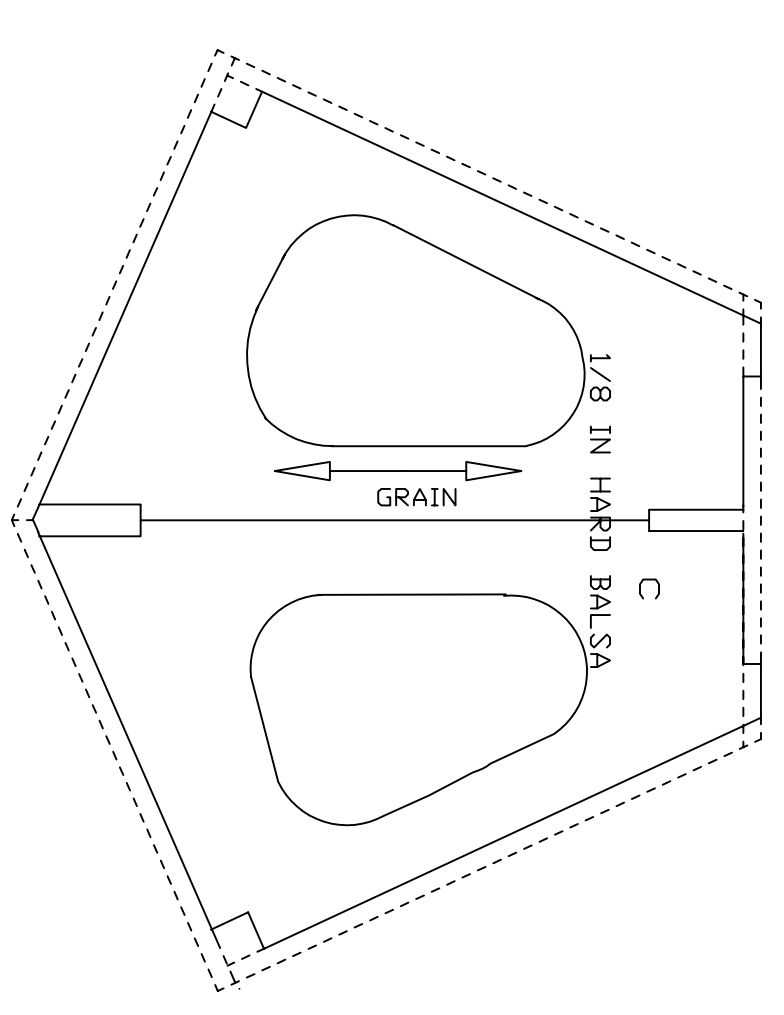

FORWARD STRUT ATTACH PAD

AFT STRUT ATTACH PAD

GLASS BOTTOM OF FLOPPY FROM STEP FORWARD  
GO EASY ON THE RESIN