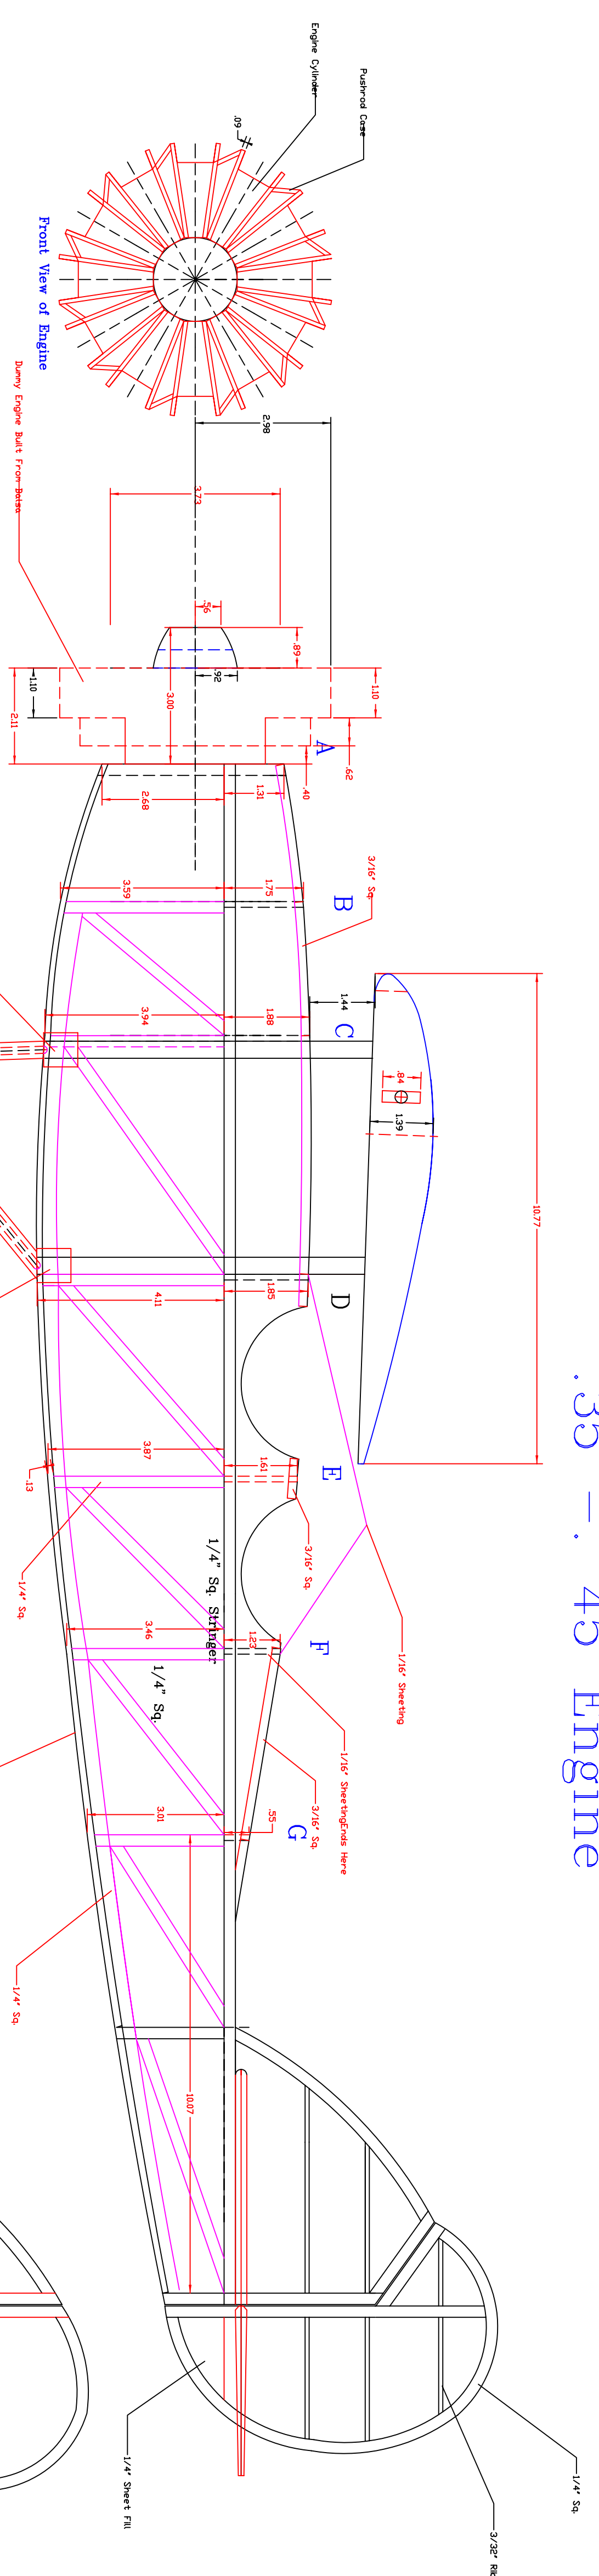

# Lublin R-XIV

Wingspan 64 inches

.35 - .45 Engine

All Formers 1/8" Balsa

All Ribs 3/32" Balsa