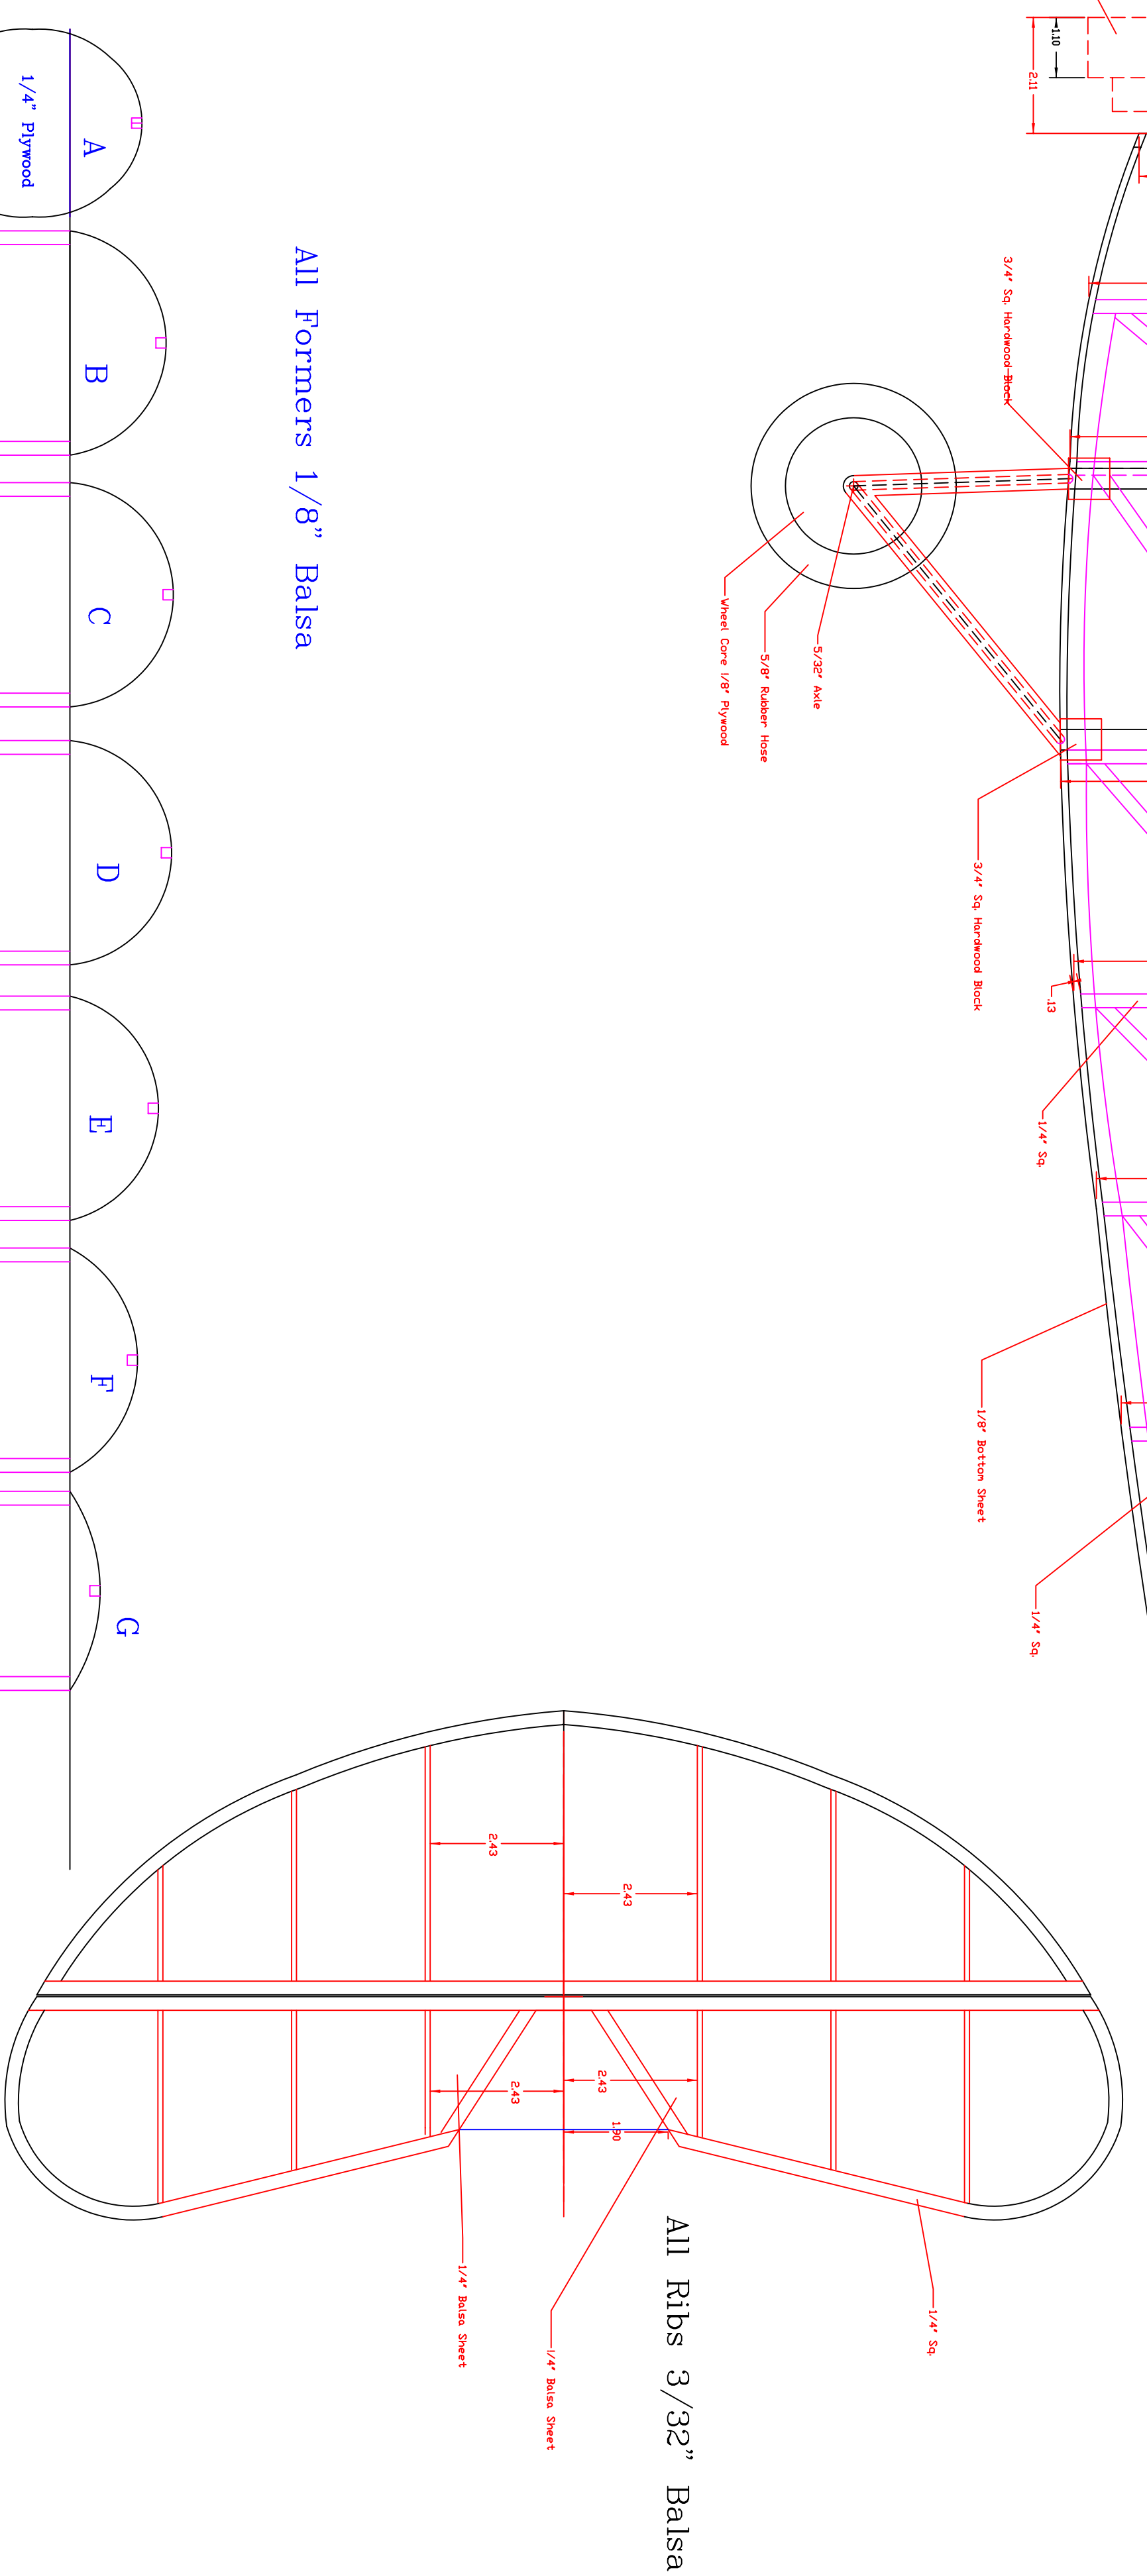

# Lublin R-XIV

Wingspan 64 inches

.35 - .45 Engine

All Formers 1/8" Balsa

All Ribs 3/32" Balsa